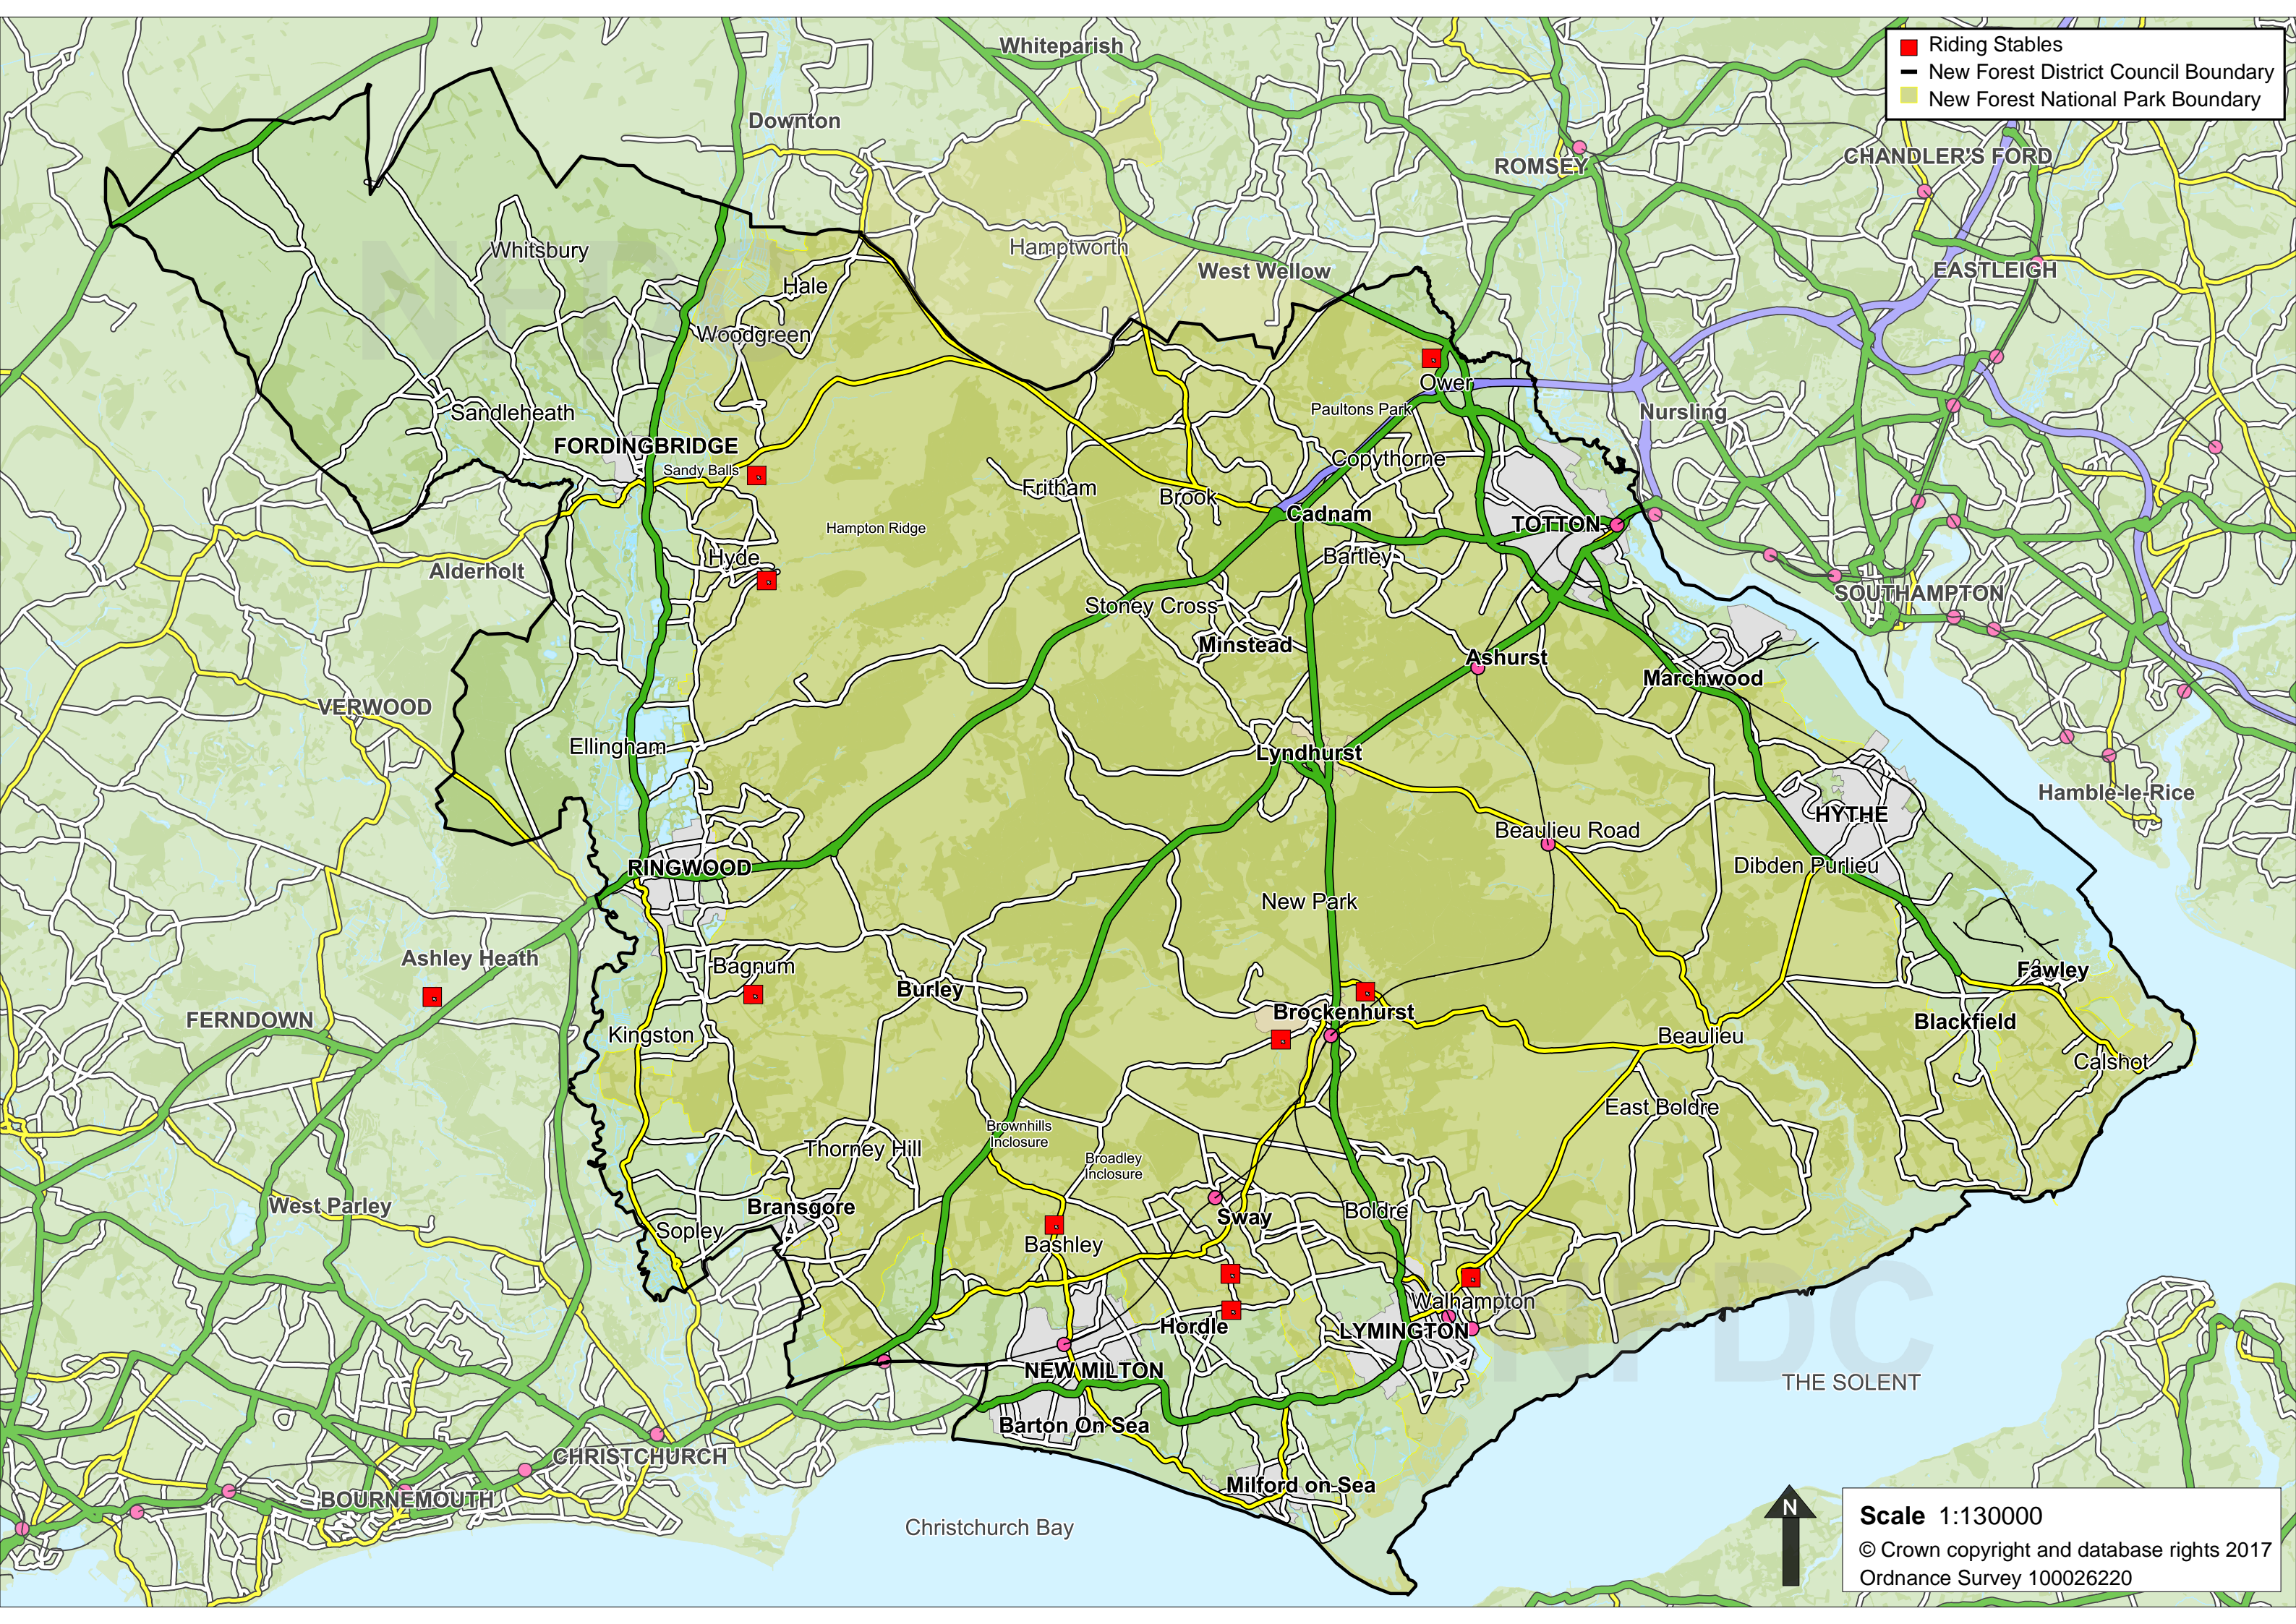

- Riding Stables
- New Forest District Council Boundary
- New Forest National Park Boundary

**Scale 1:130000**  
 © Crown copyright and database rights 2017  
 Ordnance Survey 100026220