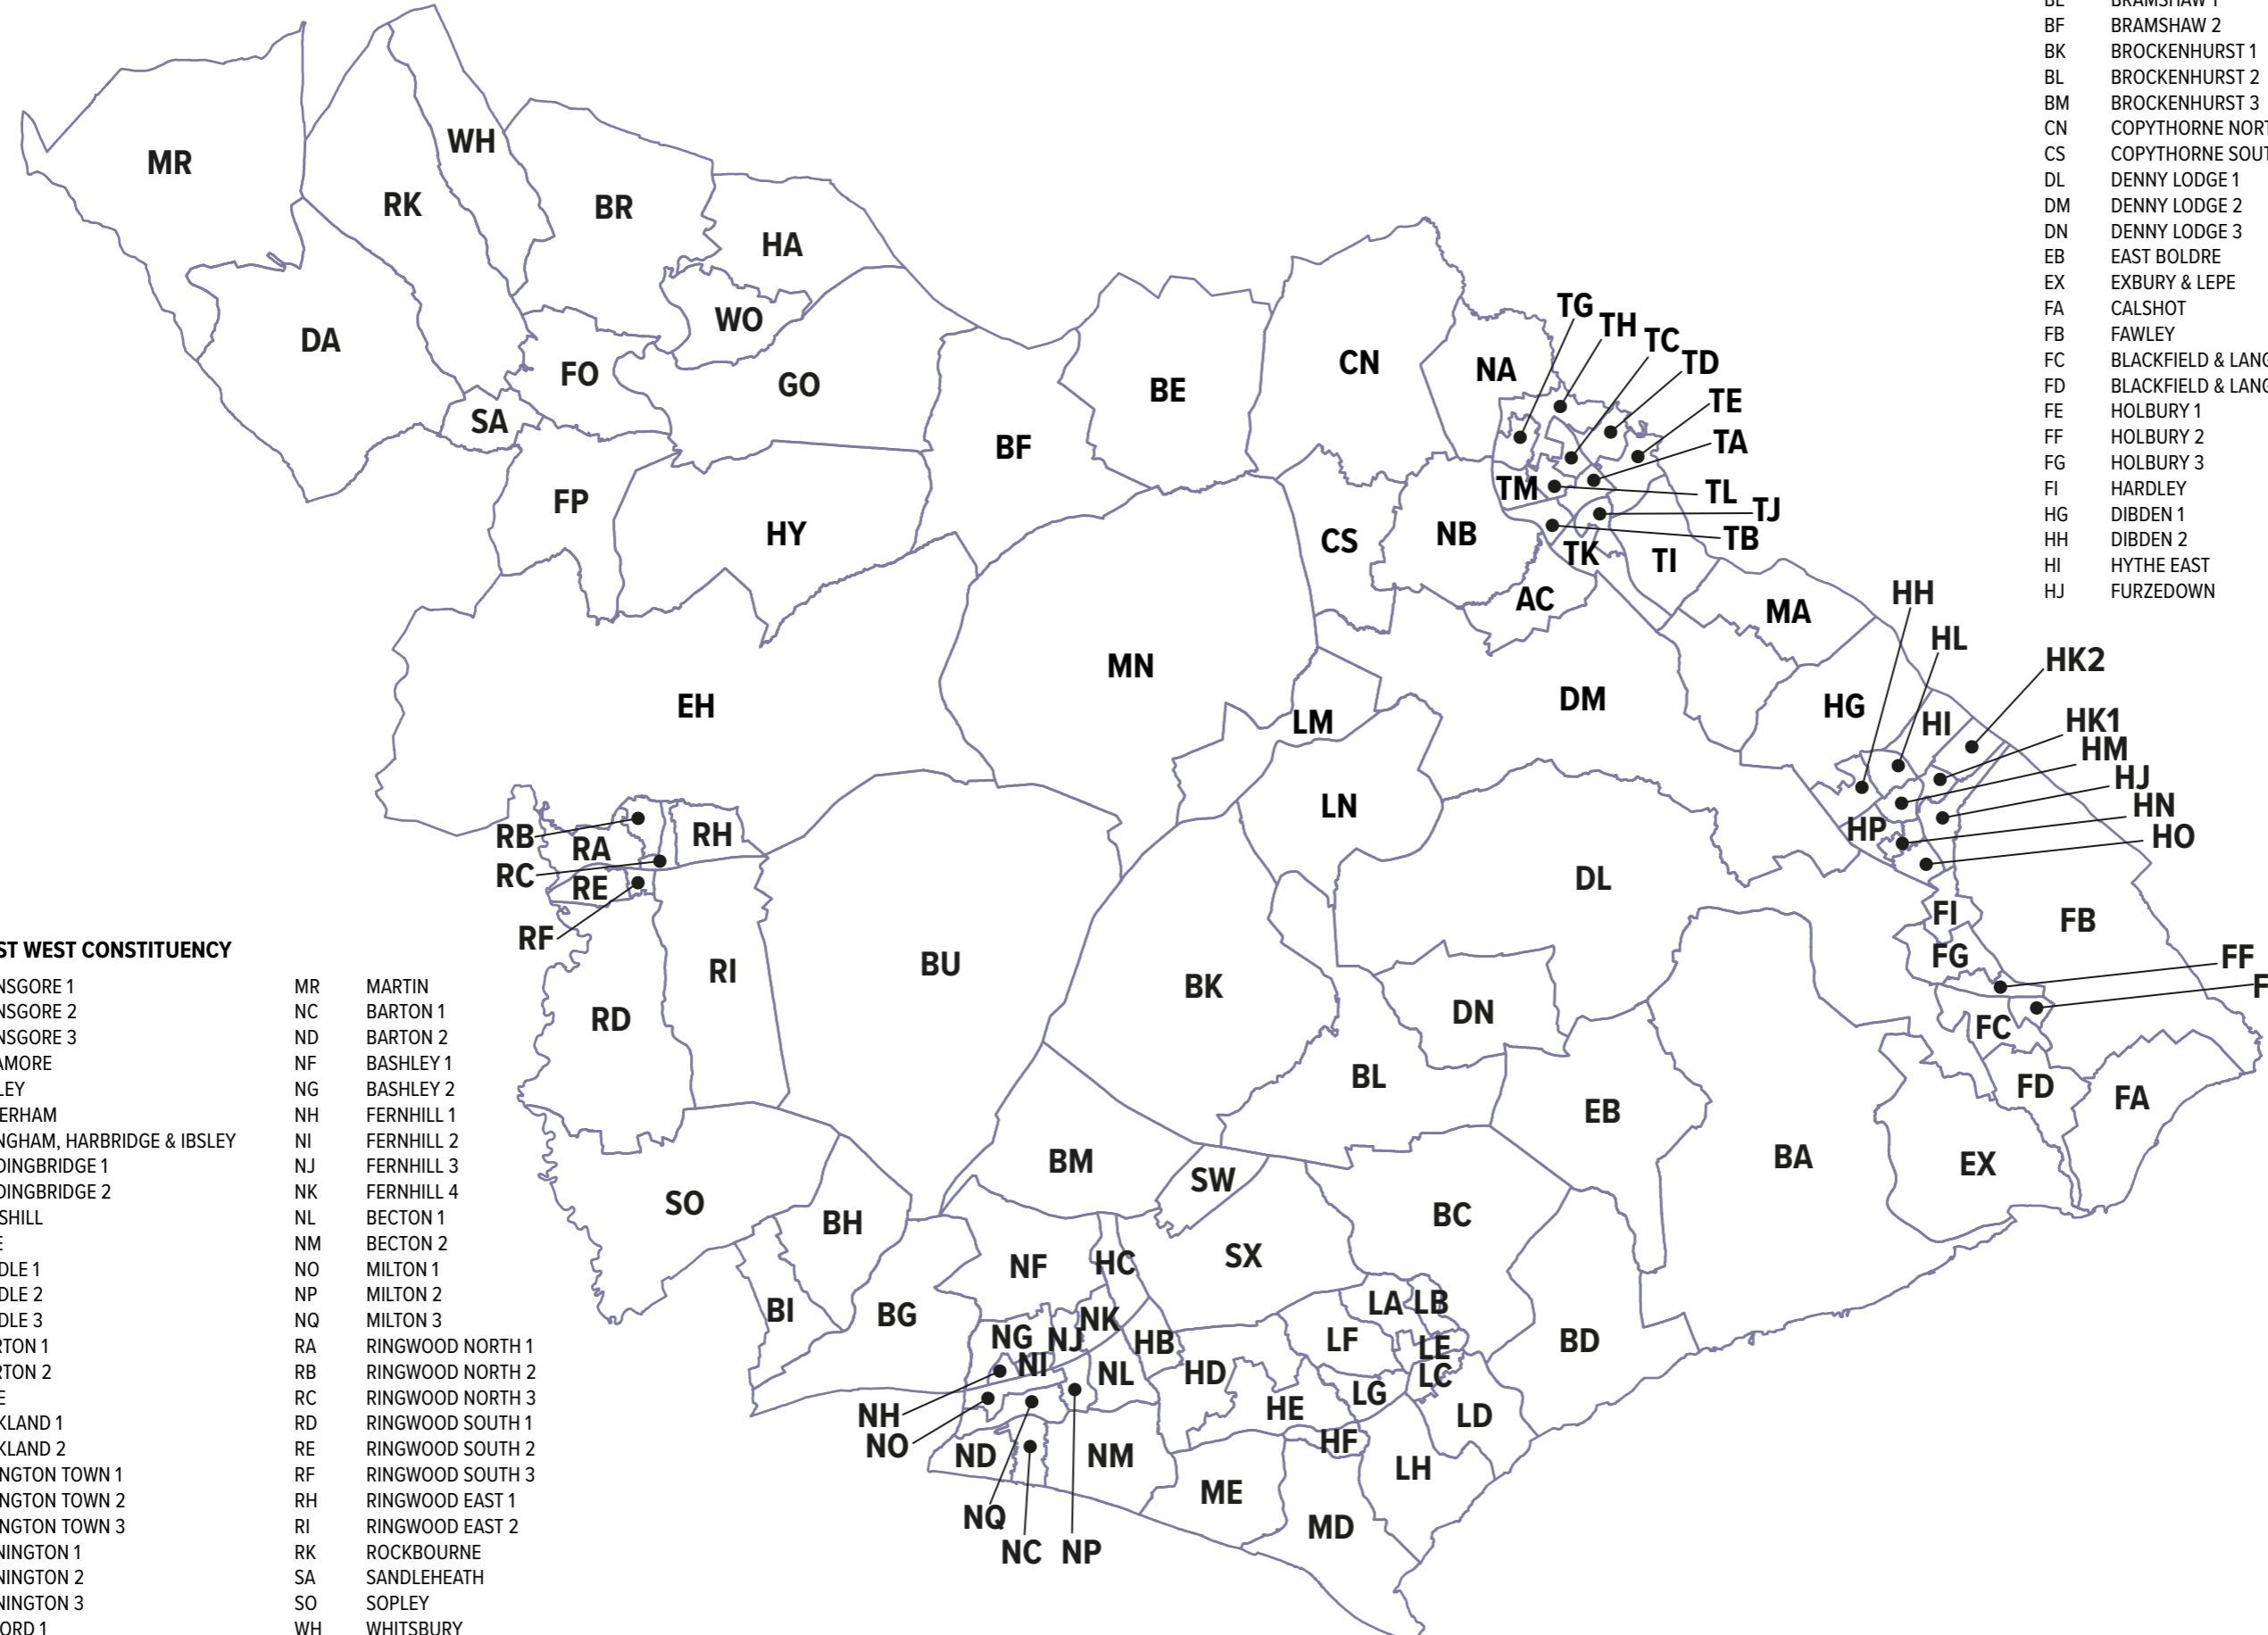

Polling districts

NEW FOREST EAST CONSTITUENCY

AC	ASHURST & COLBURY	HK1	LANGDOWN 1
BA	BEAULIEU	HK2	LANGDOWN 2
BC	BOLDRE 1	HL	HYTHE WEST 1
BD	BOLDRE 2	HM	HYTHE WEST 2
BE	BRAMSHAW 1	HN	BUTTS ASH 1
BF	BRAMSHAW 2	HO	BUTTS ASH 2
BK	BROCKENHURST 1	HP	DIBDEN PURLIEU
BL	BROCKENHURST 2	LM	LYNDHURST 1
BM	BROCKENHURST 3	LN	LYNDHURST 2
CN	COPYTHORNE NORTH	MA	MARCHWOOD 1
CS	COPYTHORNE SOUTH	MB	MARCHWOOD 2
DL	DENNY LODGE 1	MN	MINSTEAD
DM	DENNY LODGE 2	NA	NETLEY MARSH 1
DN	DENNY LODGE 3	NB	NETLEY MARSH 2
EB	EAST BOLDRE	SW	SWAY 1
EX	EXBURY & LEPE	SX	SWAY 2
FA	CALSHOT	TA	TOTTON CENTRAL 1
FB	FAWLEY	TB	TOTTON CENTRAL 2
FC	BLACKFIELD & LANGLEY 1	TC	TOTTON EAST 1
FD	BLACKFIELD & LANGLEY 2	TD	TOTTON EAST 2
FE	HOLBURY 1	TE	TOTTON EAST 3
FF	HOLBURY 2	TG	TOTTON NORTH 1
FG	HOLBURY 3	TH	TOTTON NORTH 2
FI	HARDLEY	TI	TOTTON SOUTH 1
HG	DIBDEN 1	TJ	TOTTON SOUTH 2
HH	DIBDEN 2	TK	TOTTON SOUTH 3
HI	HYTHE EAST	TL	TOTTON WEST 1
HJ	FURZEDOWN	TM	TOTTON WEST 2

NEW FOREST WEST CONSTITUENCY

BG	BRANGSORE 1	MR	MARTIN
BH	BRANGSORE 2	NC	BARTON 1
BI	BRANGSORE 3	ND	BARTON 2
BR	BREAMORE	NF	BASHLEY 1
BU	BURLEY	NG	BASHLEY 2
DA	DAMERHAM	NH	FERNHILL 1
EH	ELLINGHAM, HARBRIDGE & IBSLEY	NI	FERNHILL 2
FO	FORDINGBRIDGE 1	NJ	FERNHILL 3
FP	FORDINGBRIDGE 2	NK	FERNHILL 4
GO	GODSHILL	NL	BECTON 1
HA	HALE	NM	BECTON 2
HB	HORDLE 1	NO	MILTON 1
HC	HORDLE 2	NP	MILTON 2
HD	HORDLE 3	NQ	MILTON 3
HE	EVERTON 1	RA	RINGWOOD NORTH 1
HF	EVERTON 2	RB	RINGWOOD NORTH 2
HY	HYDE	RC	RINGWOOD NORTH 3
LA	BUCKLAND 1	RD	RINGWOOD SOUTH 1
LB	BUCKLAND 2	RE	RINGWOOD SOUTH 2
LC	LYMINGTON TOWN 1	RF	RINGWOOD SOUTH 3
LD	LYMINGTON TOWN 2	RH	RINGWOOD EAST 1
LE	LYMINGTON TOWN 3	RI	RINGWOOD EAST 2
LF	PENNINGTON 1	RK	ROCKBOURNE
LG	PENNINGTON 2	SA	SANDLEHEATH
LH	PENNINGTON 3	SO	SOPLEY
MD	MILFORD 1	WH	WHITSBURY
ME	MILFORD 2	WO	WOODGREEN

Scale 1:150000
 © Crown copyright and database rights 2019
 Ordnance Survey 100026220