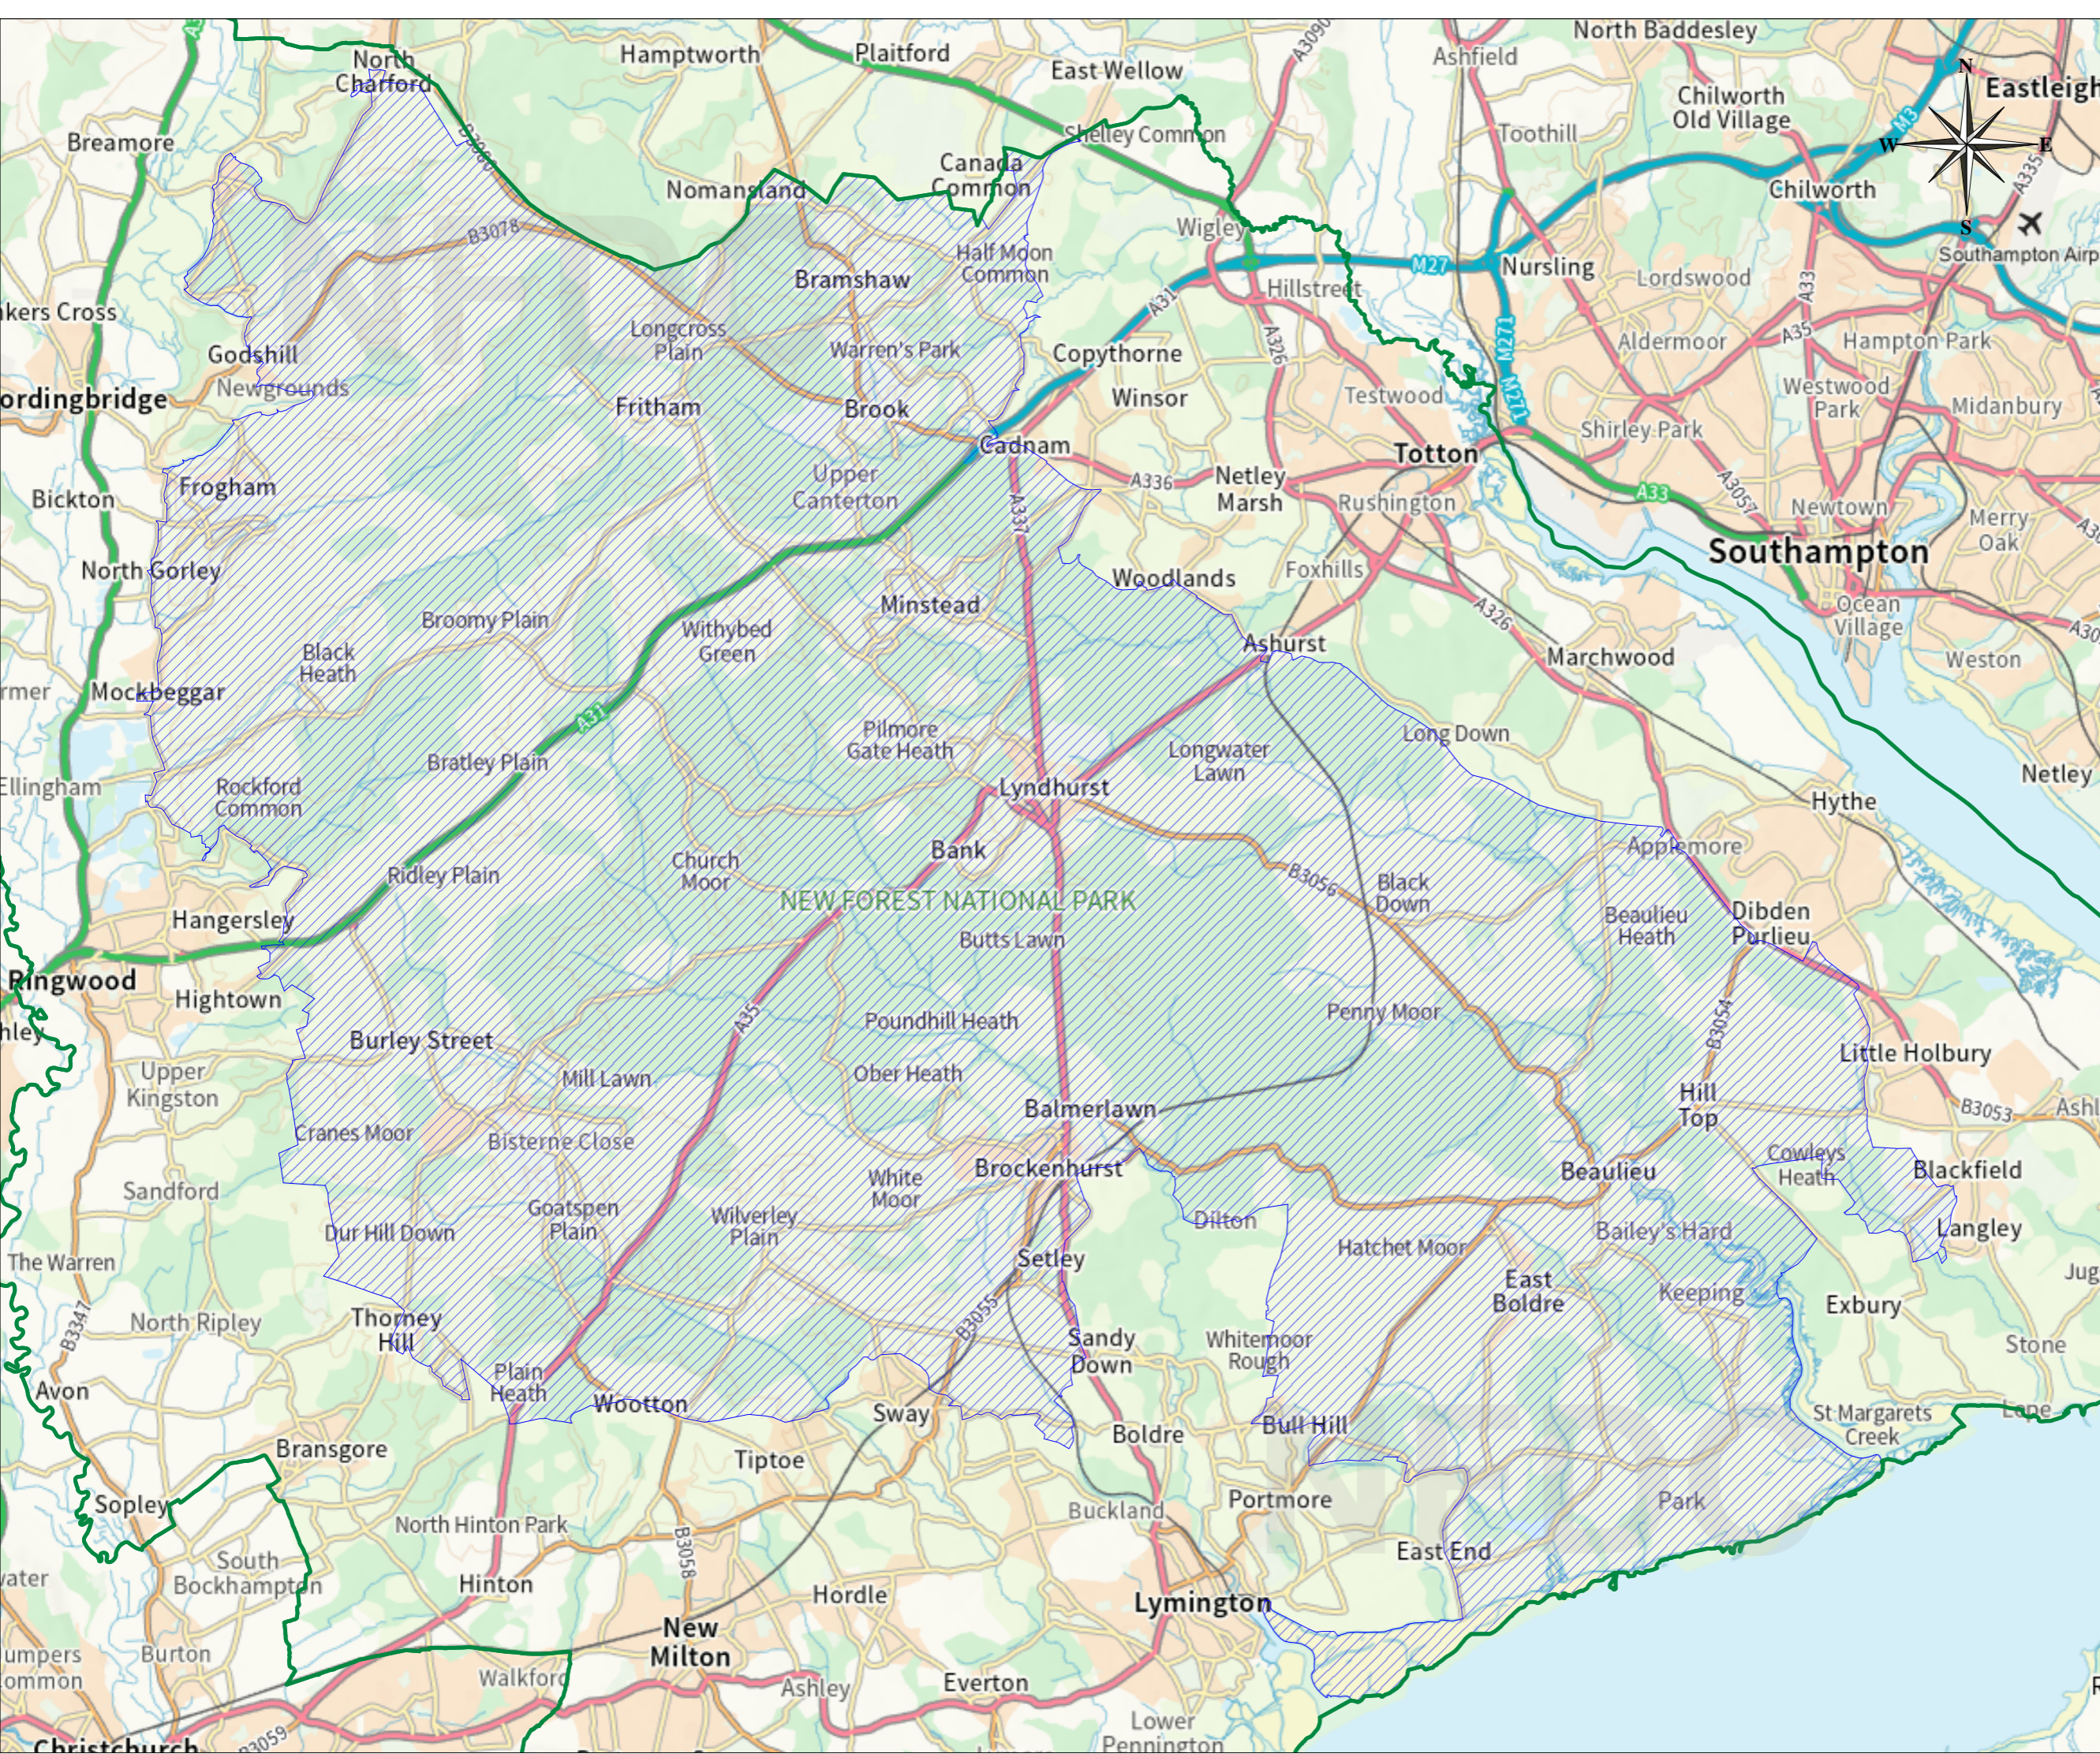

New Forest

DISTRICT COUNCIL

Tel: 023 8028 5000
www.newforest.gov.uk

THE NEW FOREST PUBLIC SPACES PROTECTION ORDER 2023 (NO.2)

Overview Map

-  Restricted Area
-  District Boundary

Scale 1:100000

© Crown copyright and database rights 2023
Ordnance Survey 100026220