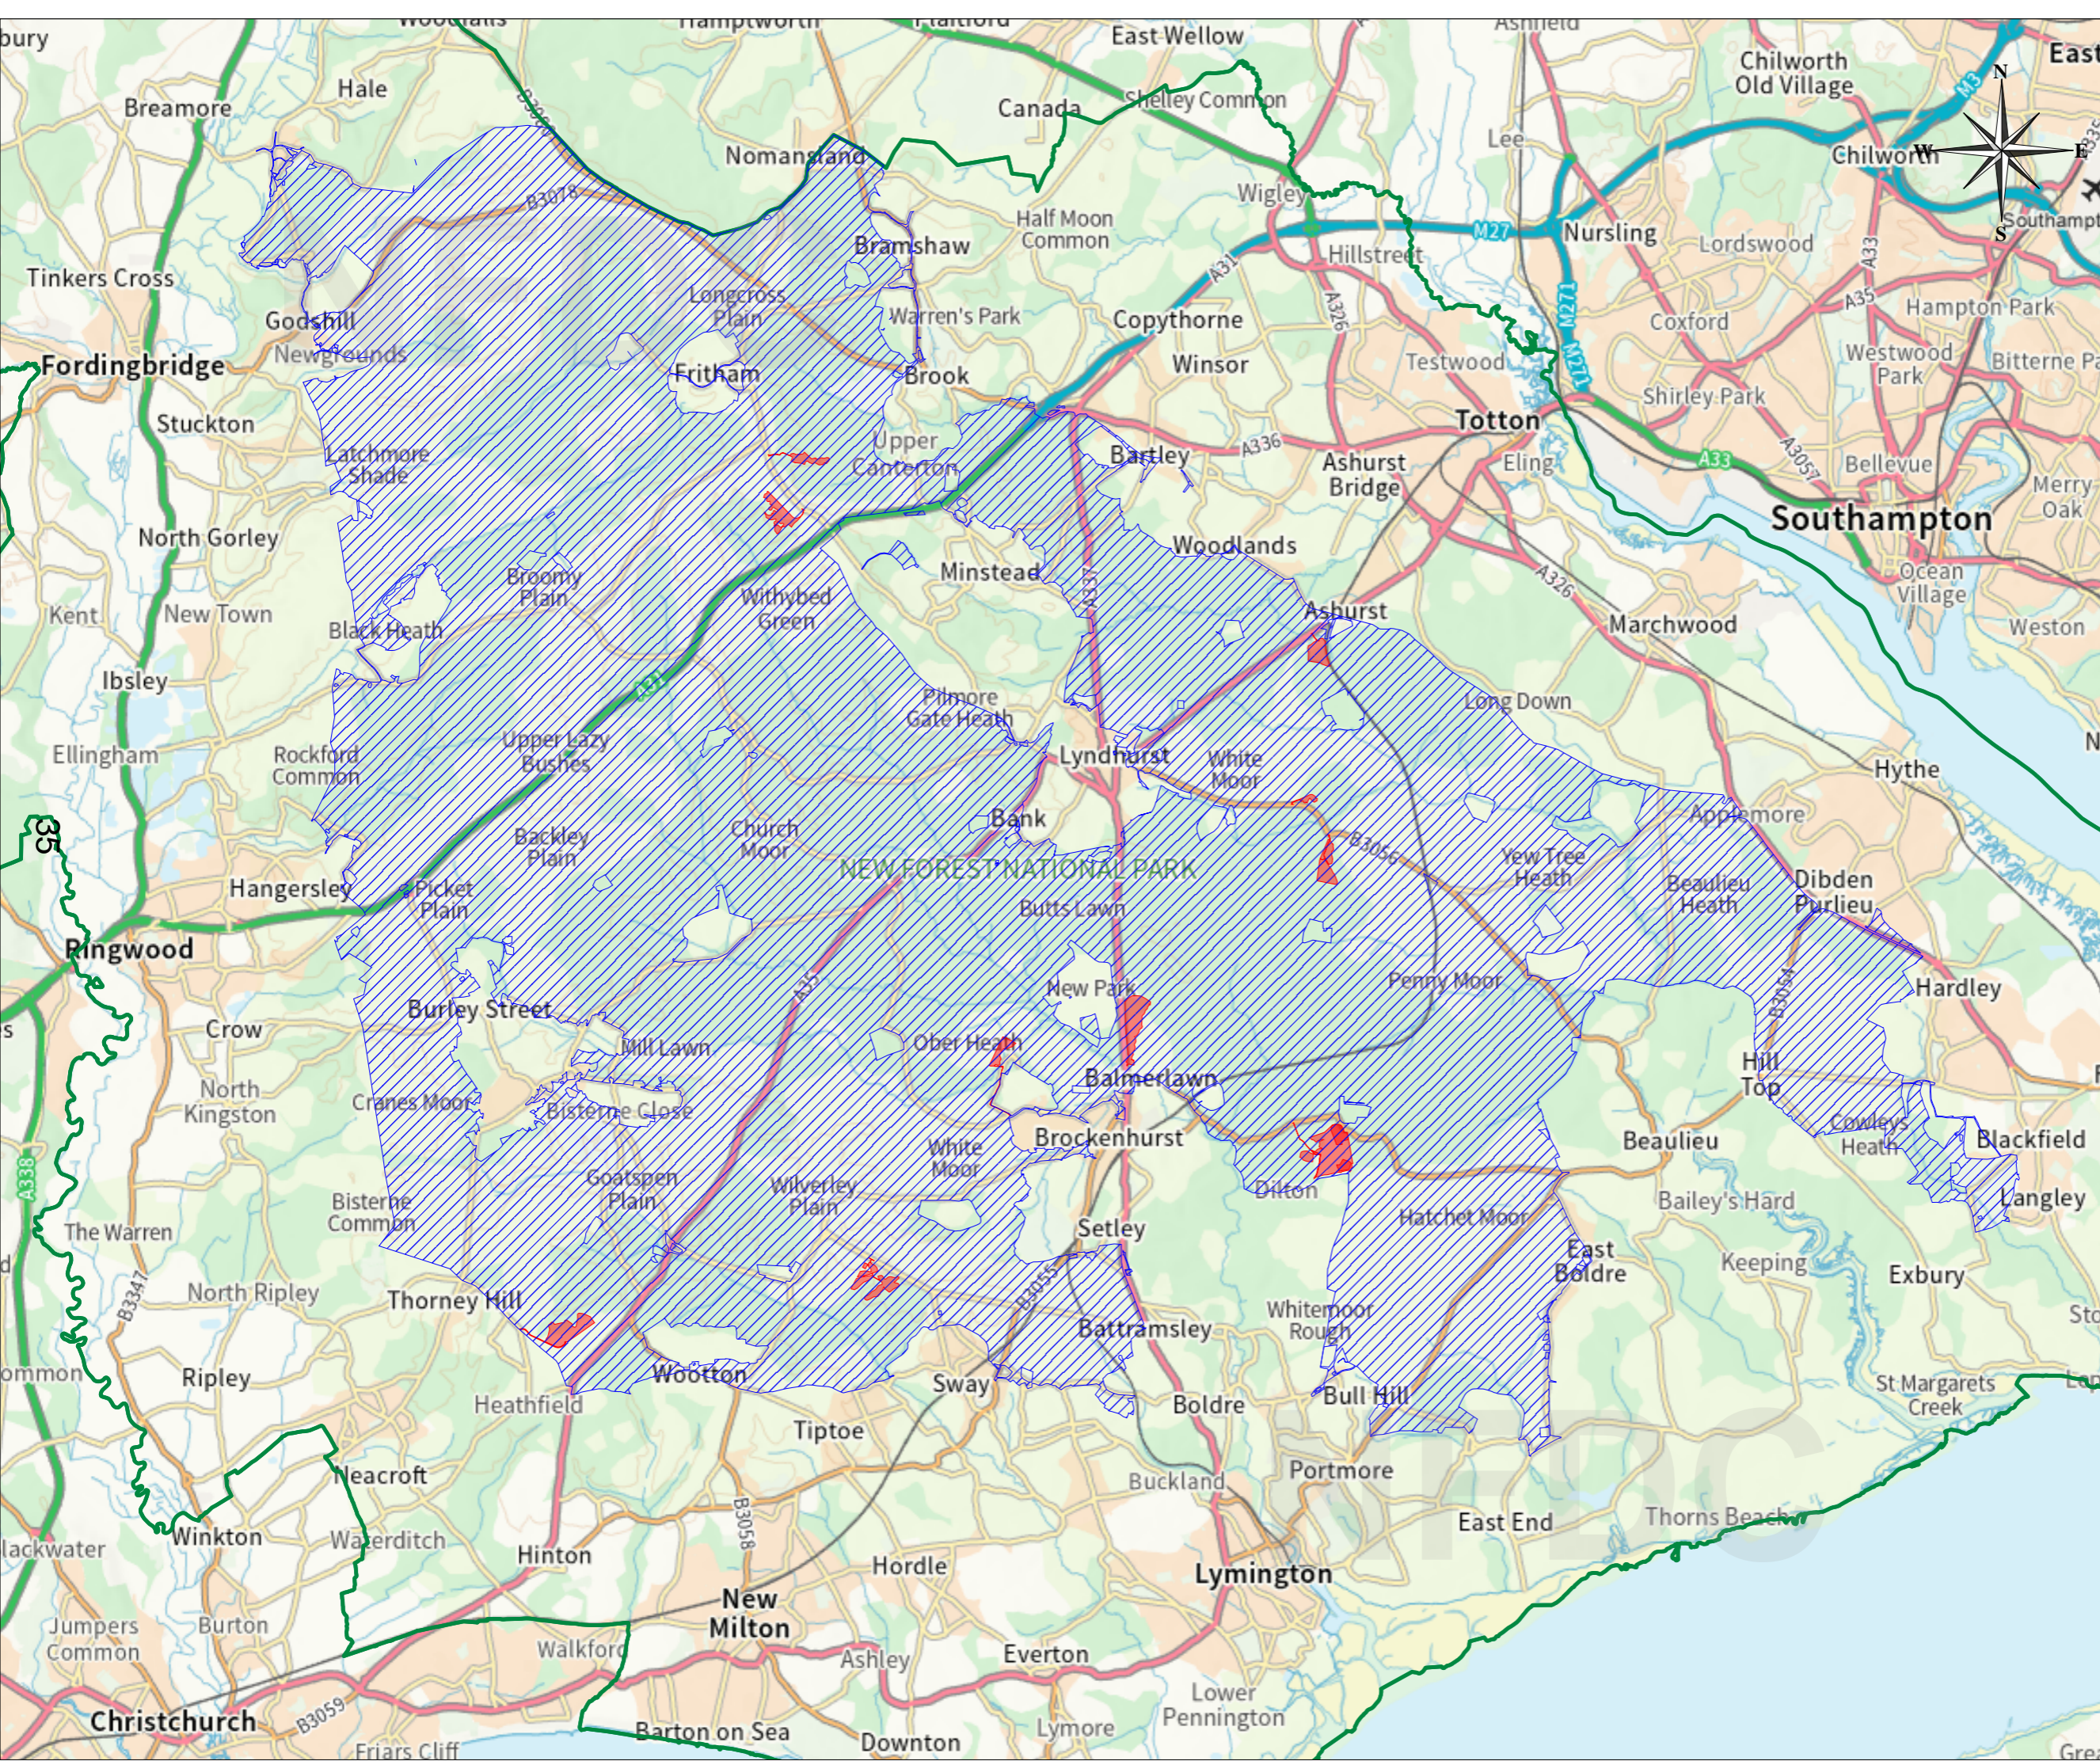

New Forest

DISTRICT COUNCIL

Tel: 023 8028 5000
www.newforest.gov.uk

THE NEW FOREST PUBLIC SPACES PROTECTION ORDER 2022 (NO.1)

Overview Map

-  Restricted Area
-  Forestry England Campsites
-  District Boundary

Scale 1:100000

© Crown copyright and database rights 2022
Ordnance Survey 100026220