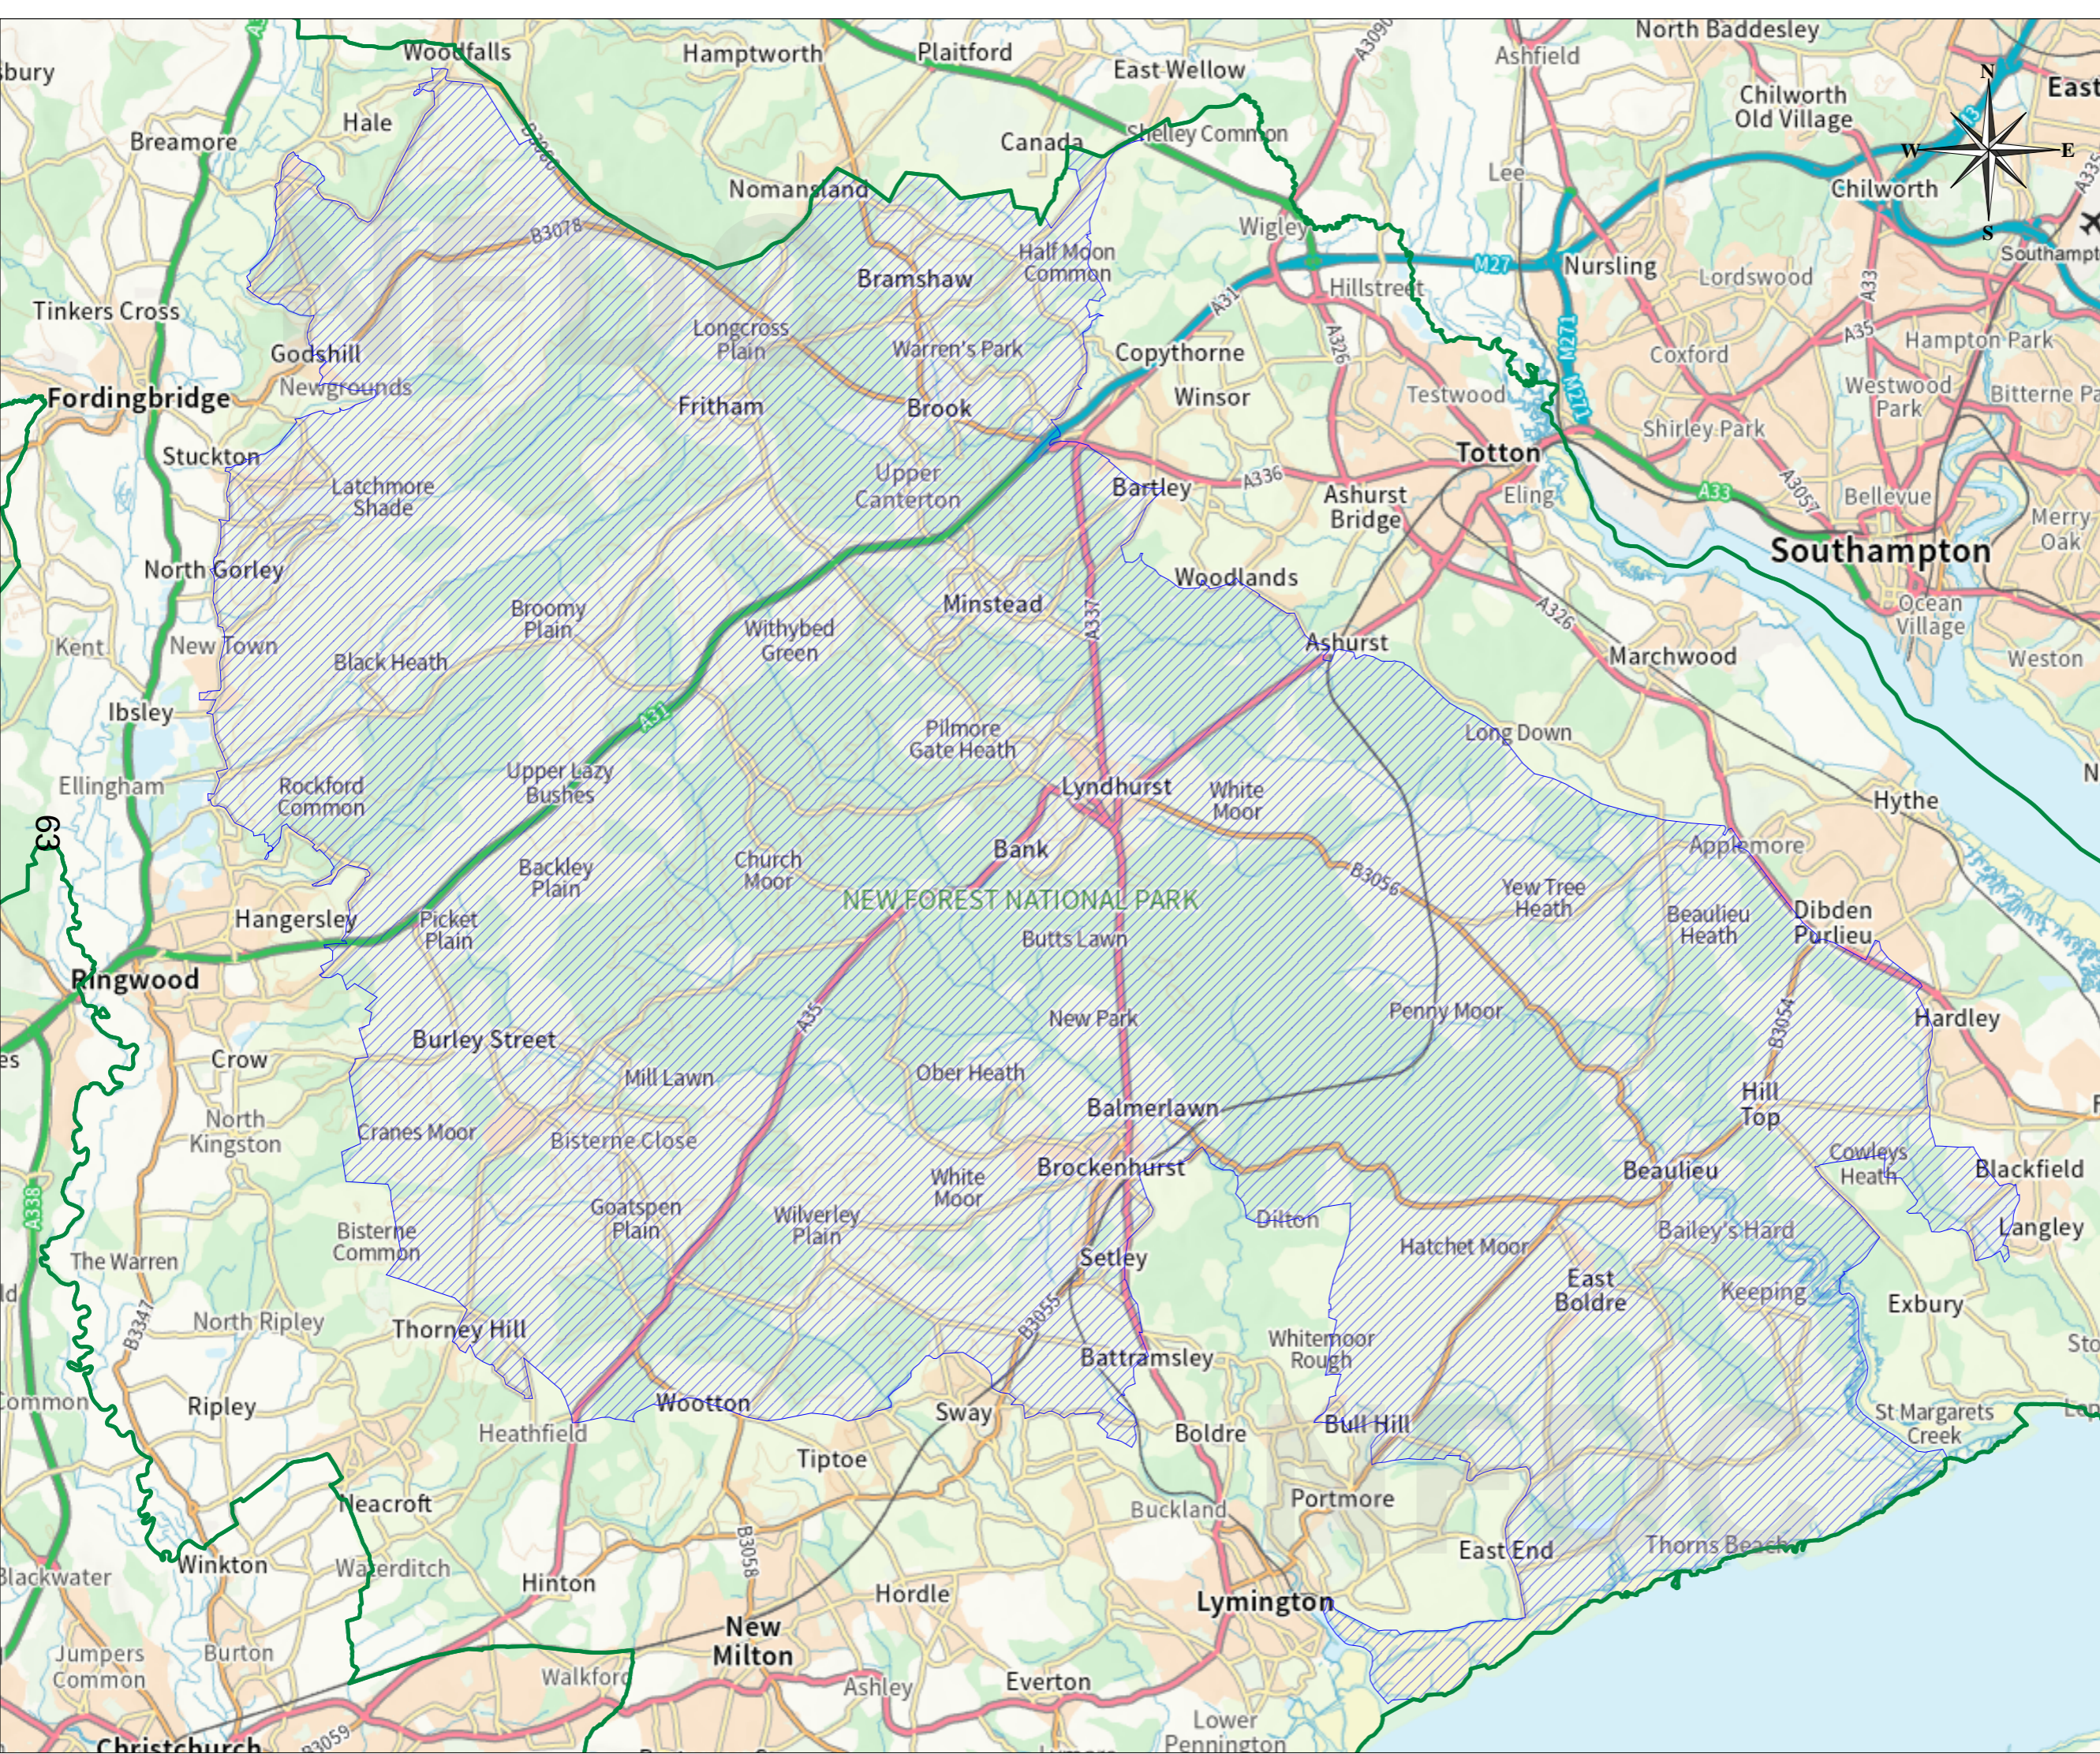

## THE NEW FOREST PUBLIC SPACES PROTECTION ORDER 2022 (NO.2)

Overview Map

-  Restricted Area
-  District Boundary

Scale 1:100000

© Crown copyright and database rights 2022  
Ordnance Survey 100026220