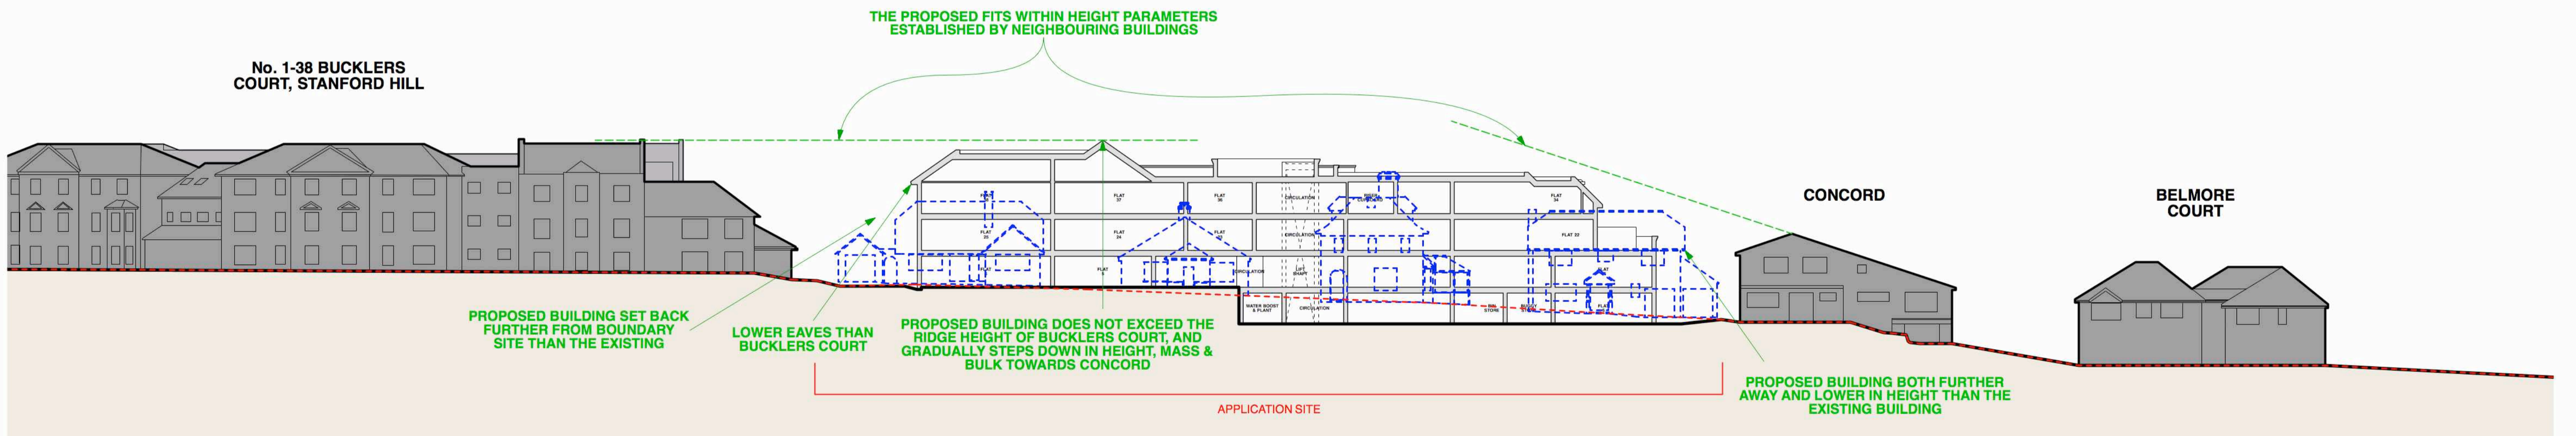

Indicative Street Scene (Stanford Hill)
Scale 1:250 @ A1 / 1:500 @ A3

Indicative Site Section
Scale 1:250 @ A1 / 1:500 @ A3

- Outline of existing houses
- Existing levels

Drawn	SK / AW	Checked	LM
-------	---------	---------	----