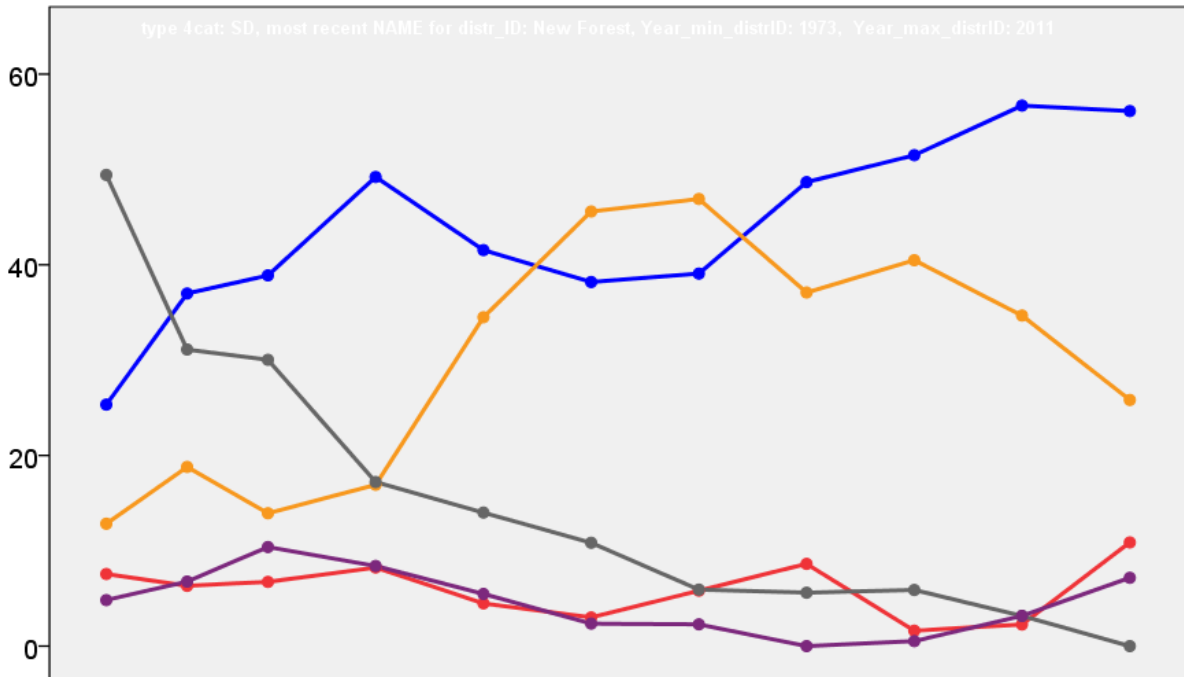

New Forest District Council Election Results 1973-2011

Colin Rallings and Michael Thrasher
The Elections Centre
Plymouth University