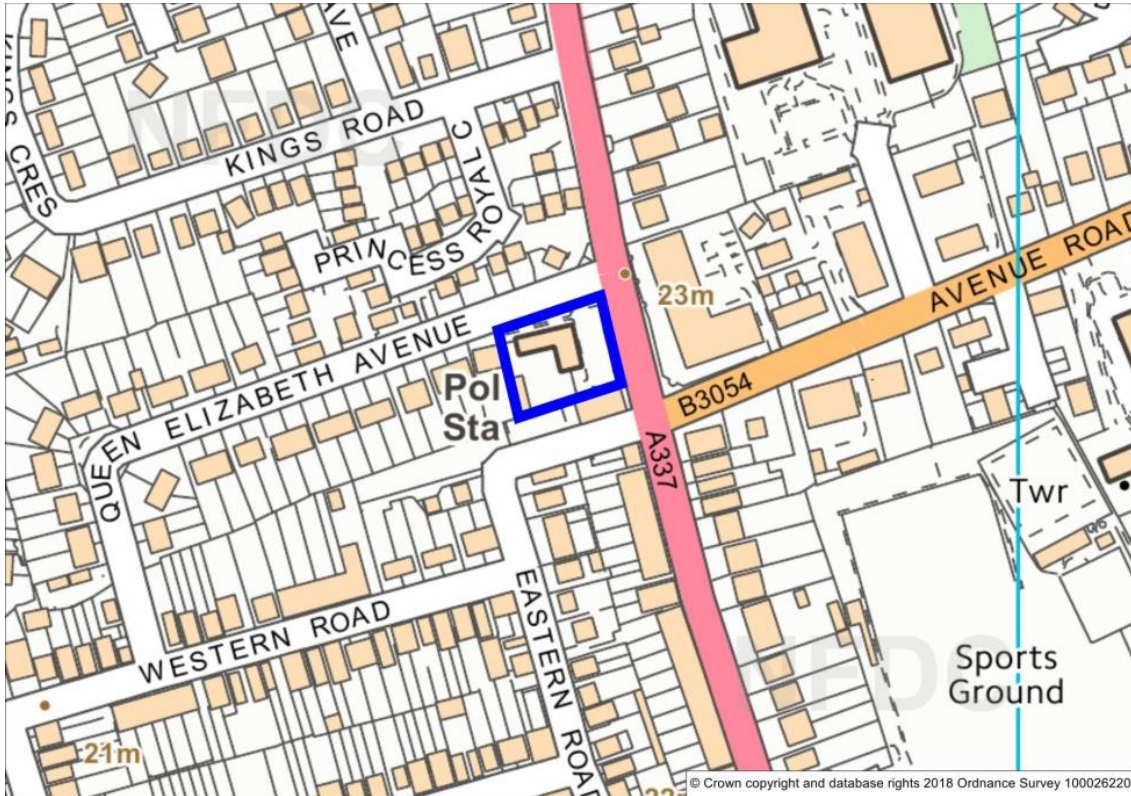

Site Name	Former Police Station Site, Southampton Road, Lymington	Site Reference	BLR_Lymi_005