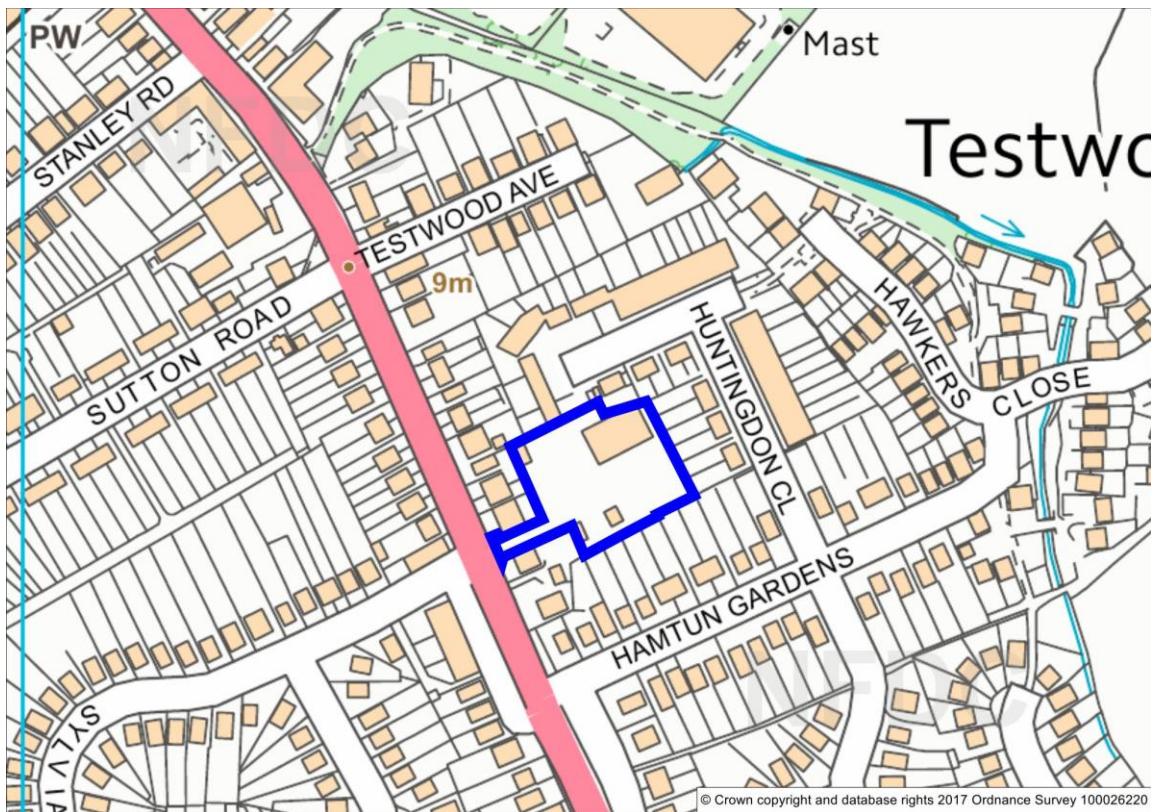

Site Name	Bus Depot, Salisbury Road, Totton	Site Reference	BLR_Tott_003