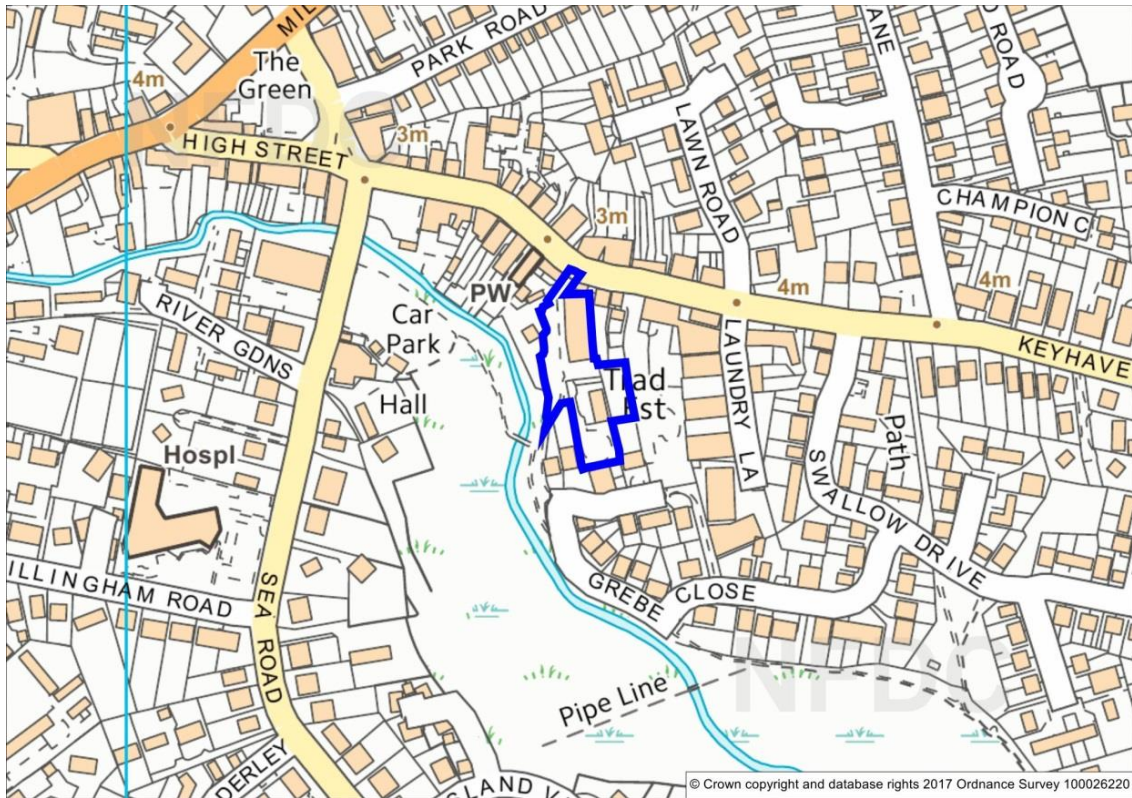

Site Name	2-4 Keyhaven Road, Milford on Sea	Site Reference	BLR_Milf_002