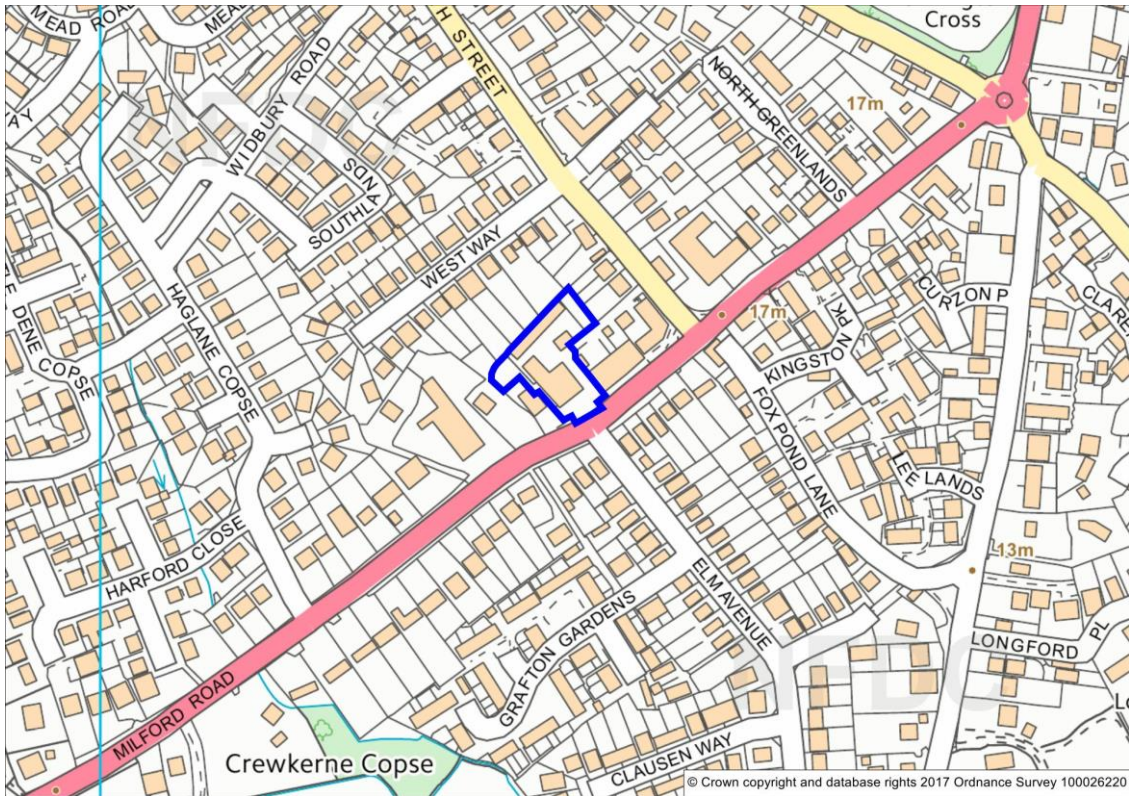

Site Name	Fox Pond Dairy Depot and Garage, Milford Road, Lymington	Site Reference	BLR_Lymi_003