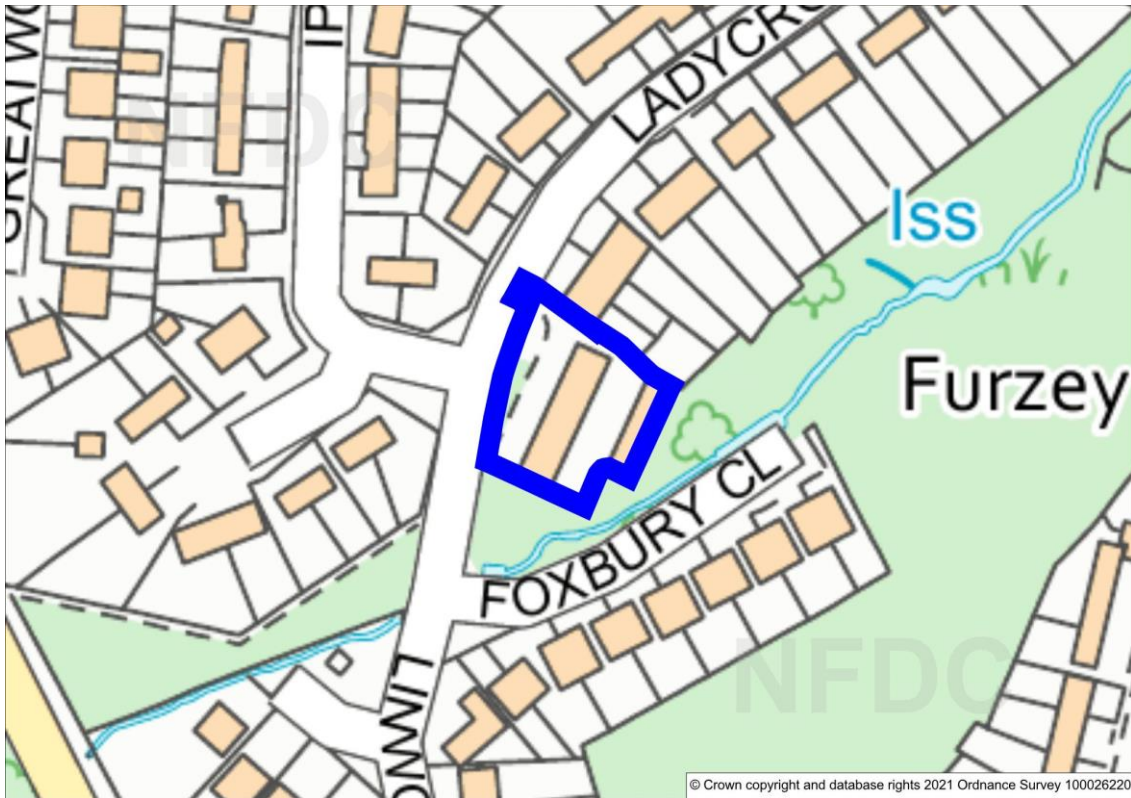

Site Name	Garage Court south of 45 Ladycross Road, Hythe	Site Reference	BLR_Hythe_005