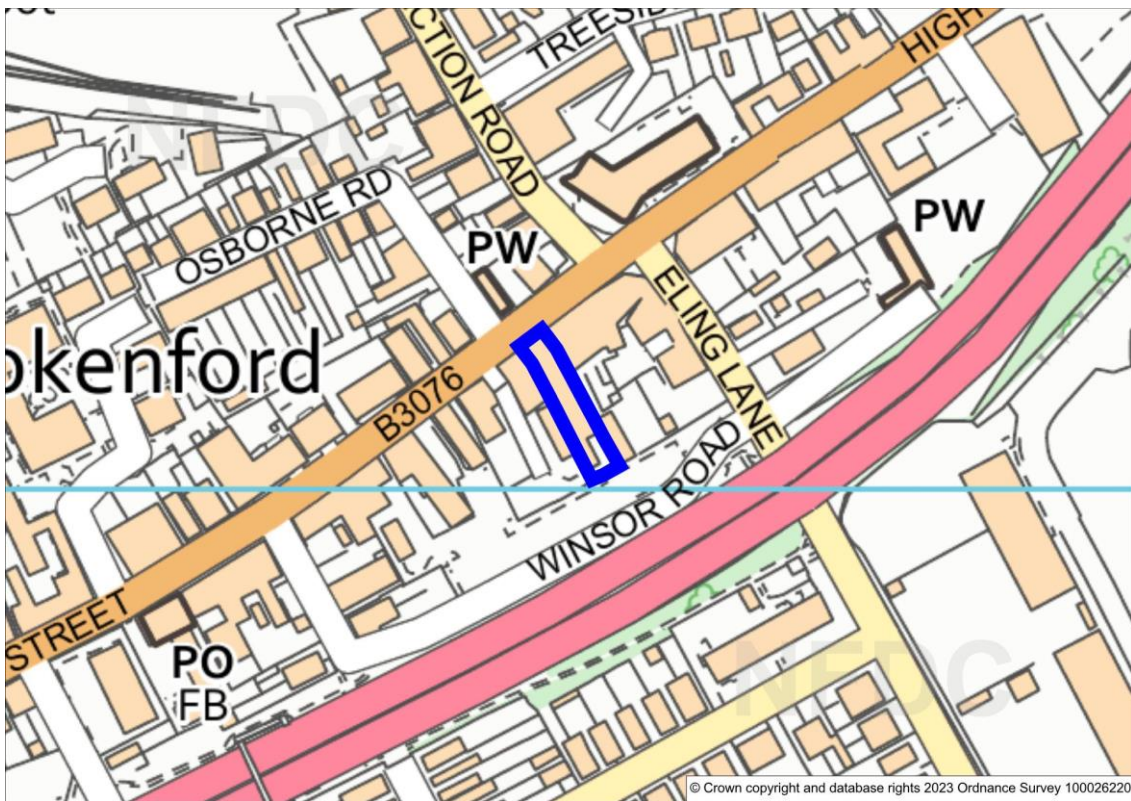

Site Name	7-9 Rumbridge Street, Totton	Site Reference	BLR_Tott_016