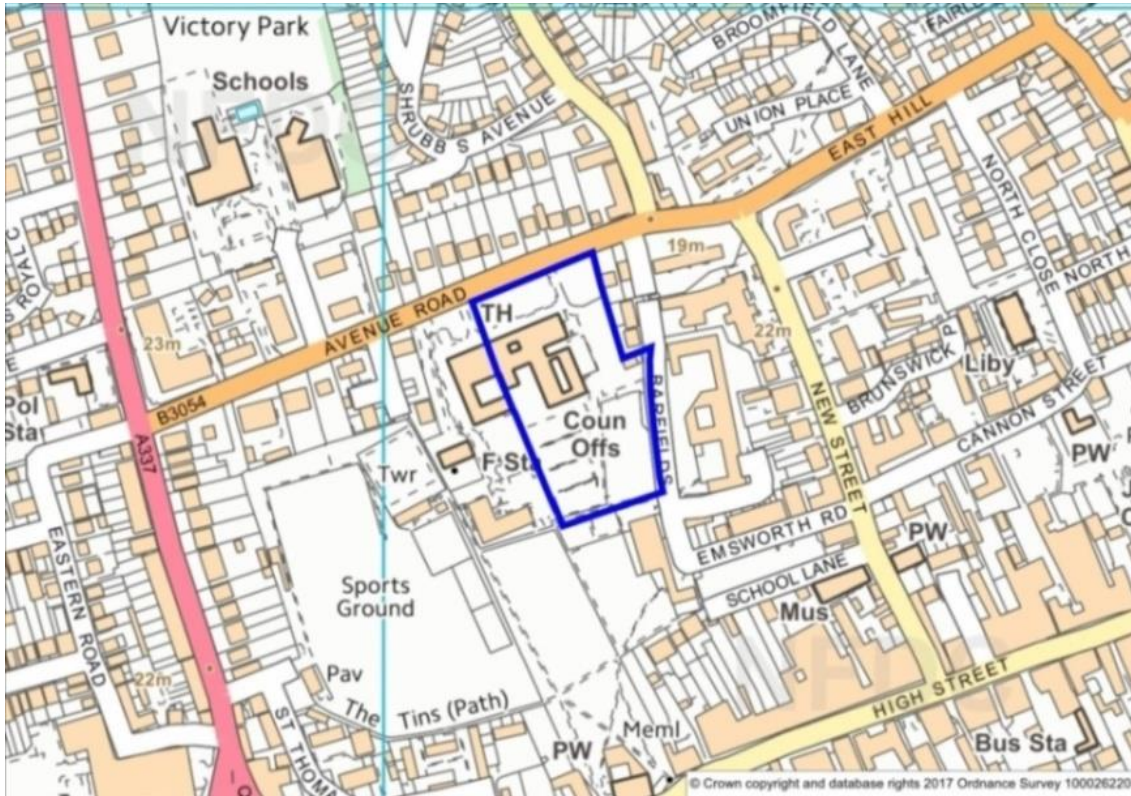

Site Name	Town Hall, Avenue Road, Lymington	Site Reference	BLR_Lymi_007