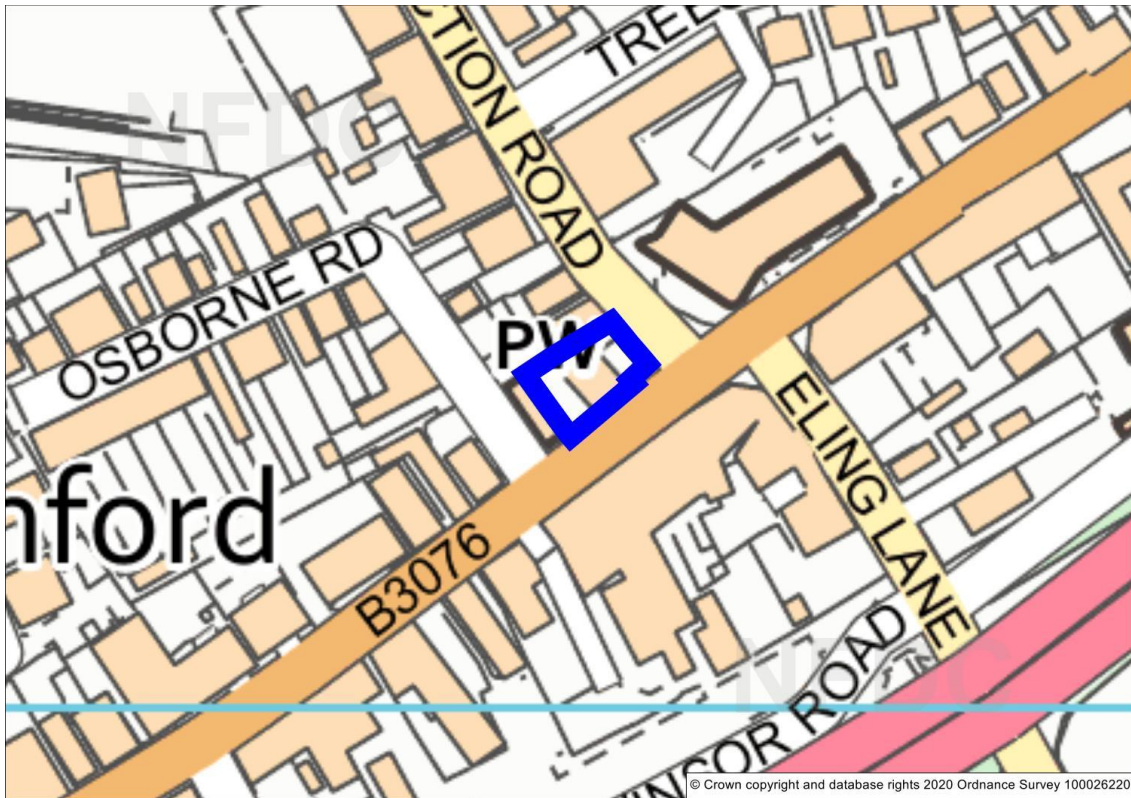

Site Name	4-6 Rumbridge Street, Totton	Site Reference	BLR_Tott_011