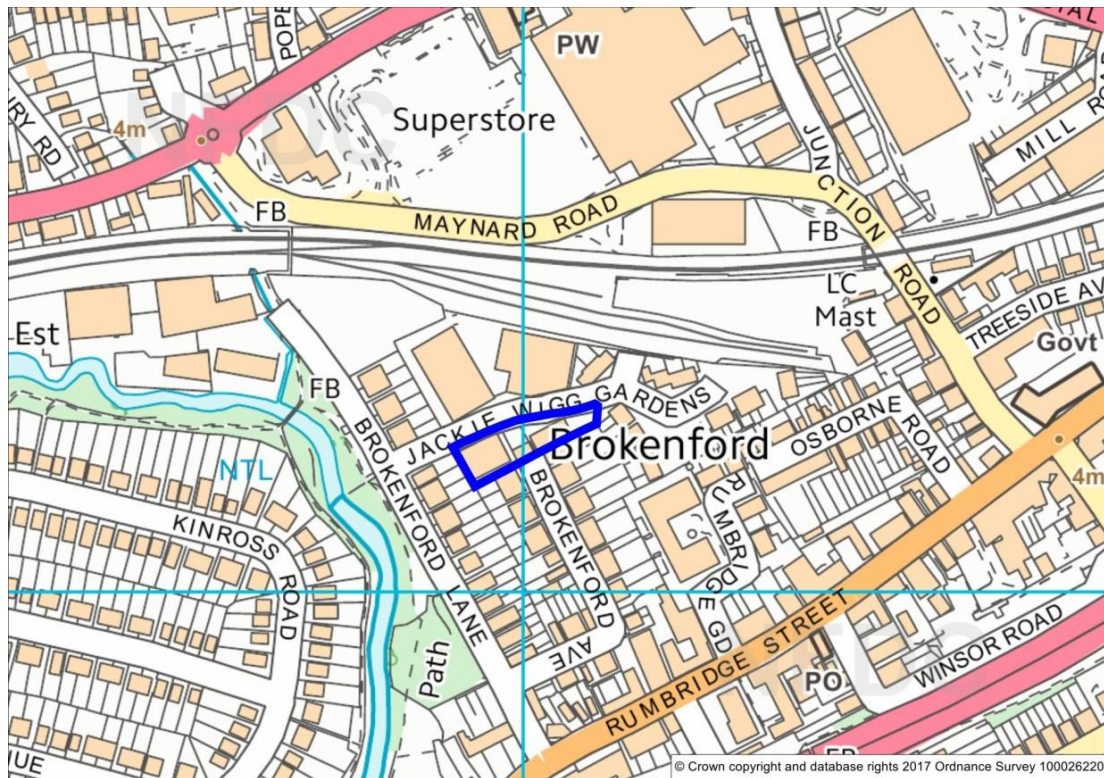

Site Name	Police Station, 155-159 Christchurch Road, Ringwood	Site Reference	BLR_Ringw_005
------------------	--	-----------------------	----------------------

Site Name	Land at Jackie Wigg Gardens, east of Brokenford Lane, Totton	Site Reference	BLR_Tott_001
------------------	---	-----------------------	---------------------