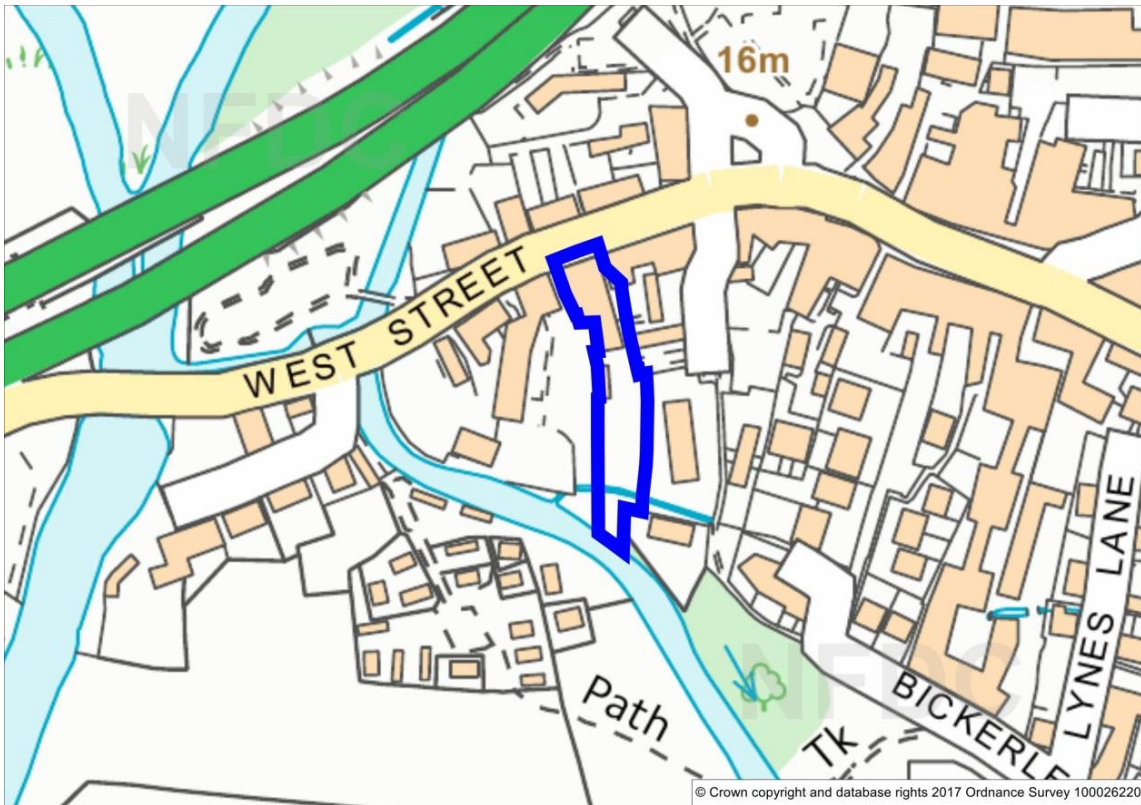

Site Name	19 Ringwood Social Club West Street, Ringwood	Site Reference	BLR_Ringw_003