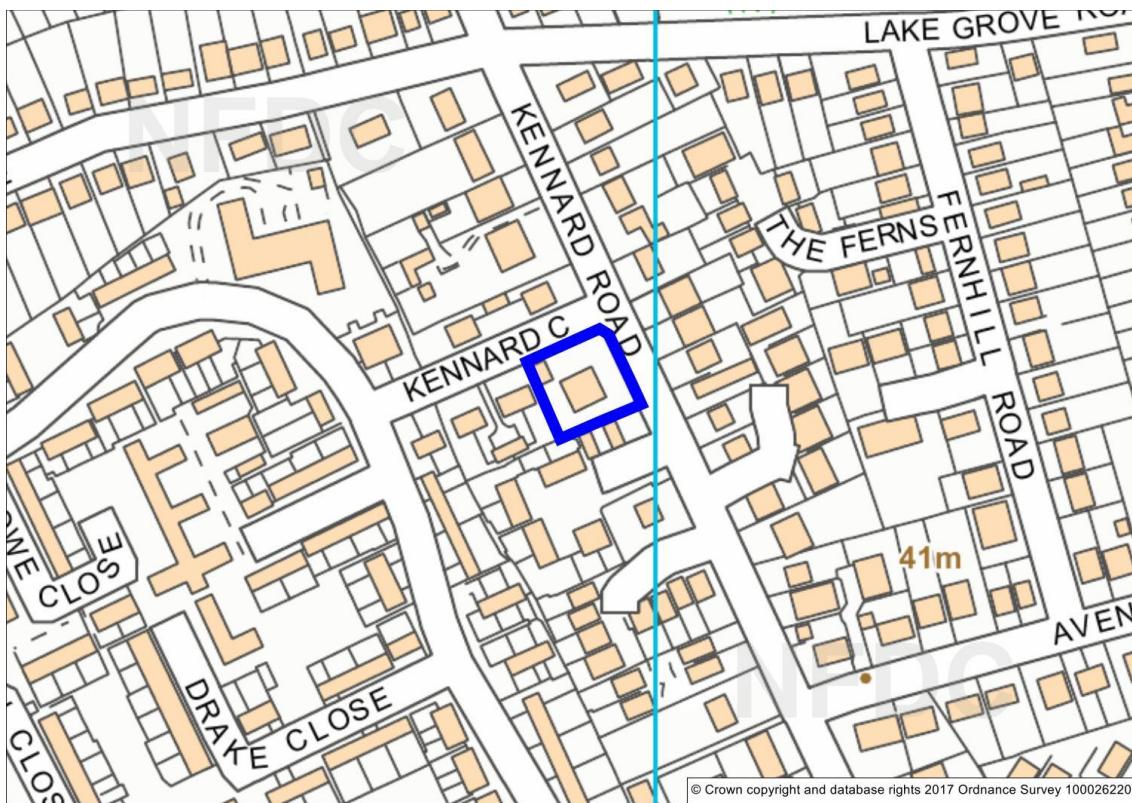

Site Name	Site of 21 Kennard Road, New Milton	Site Reference	BLR_Newm_007