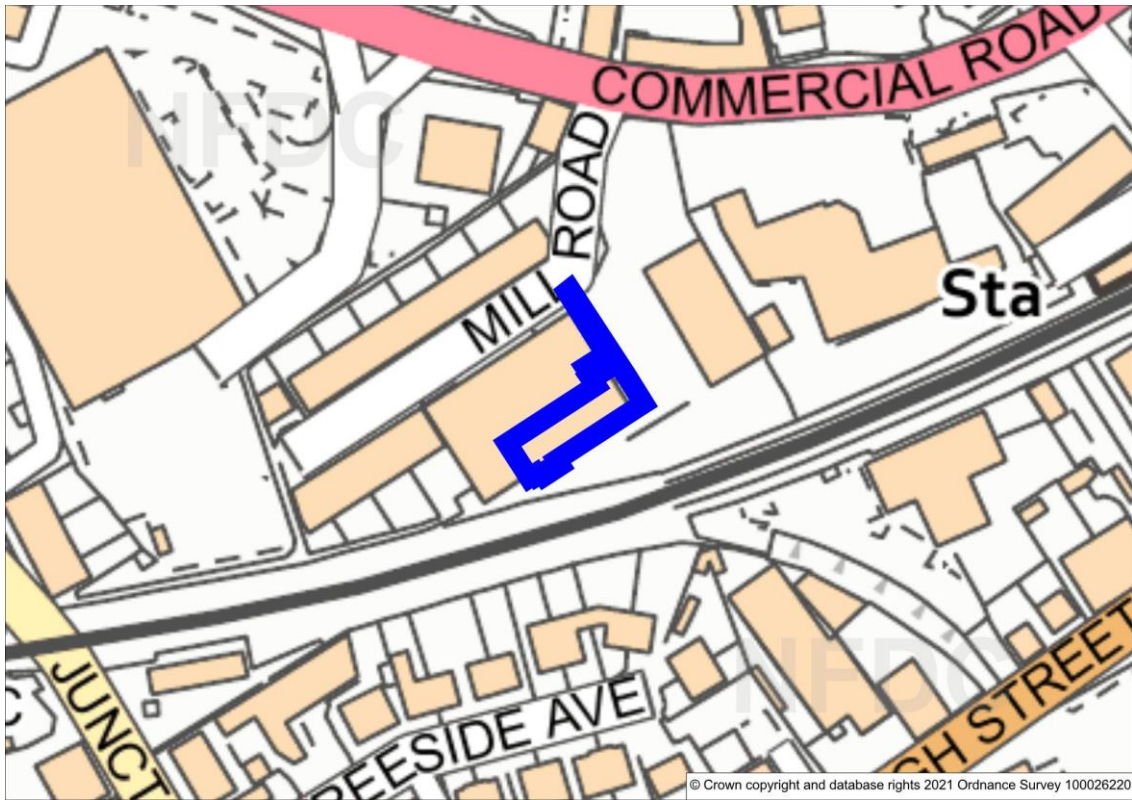

Site Name	Millhouse Centre, Mill Road, Totton	Site Reference	BLR_Tott_014