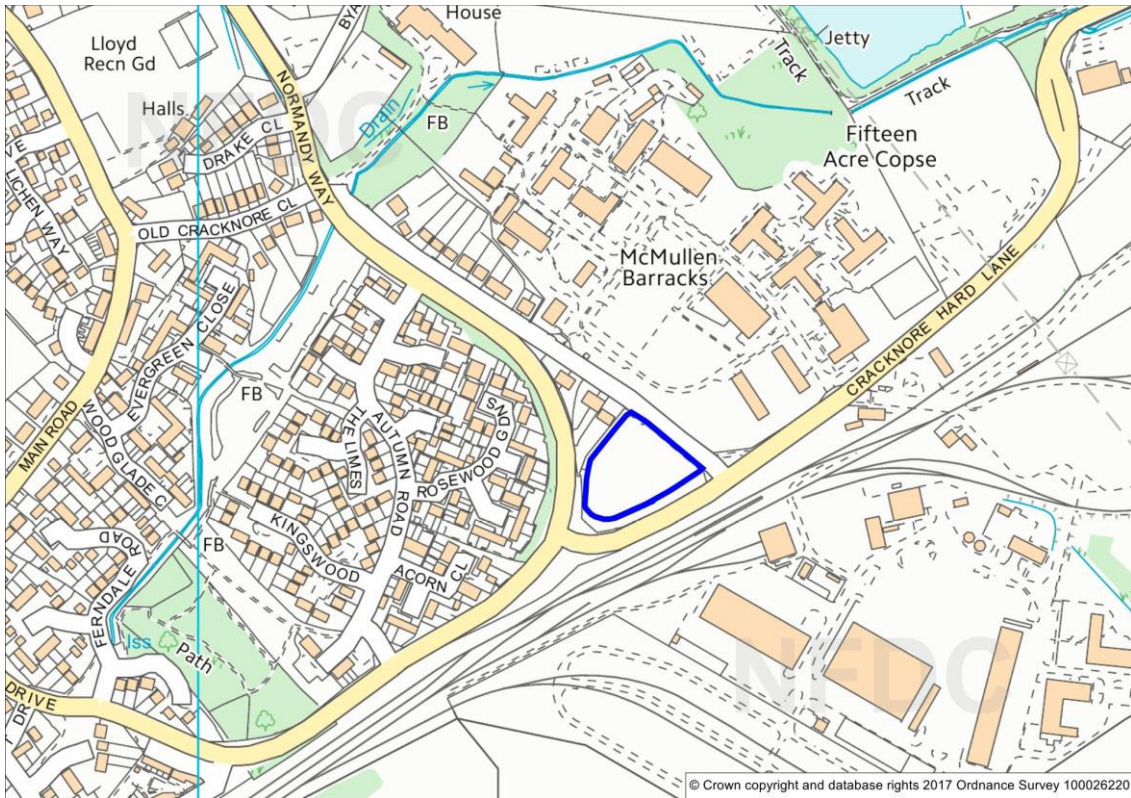

Site Name	Land between Cracknore Hard Lane and Normandy Way, Marchwood	Site Reference	BLR_Marchw_001