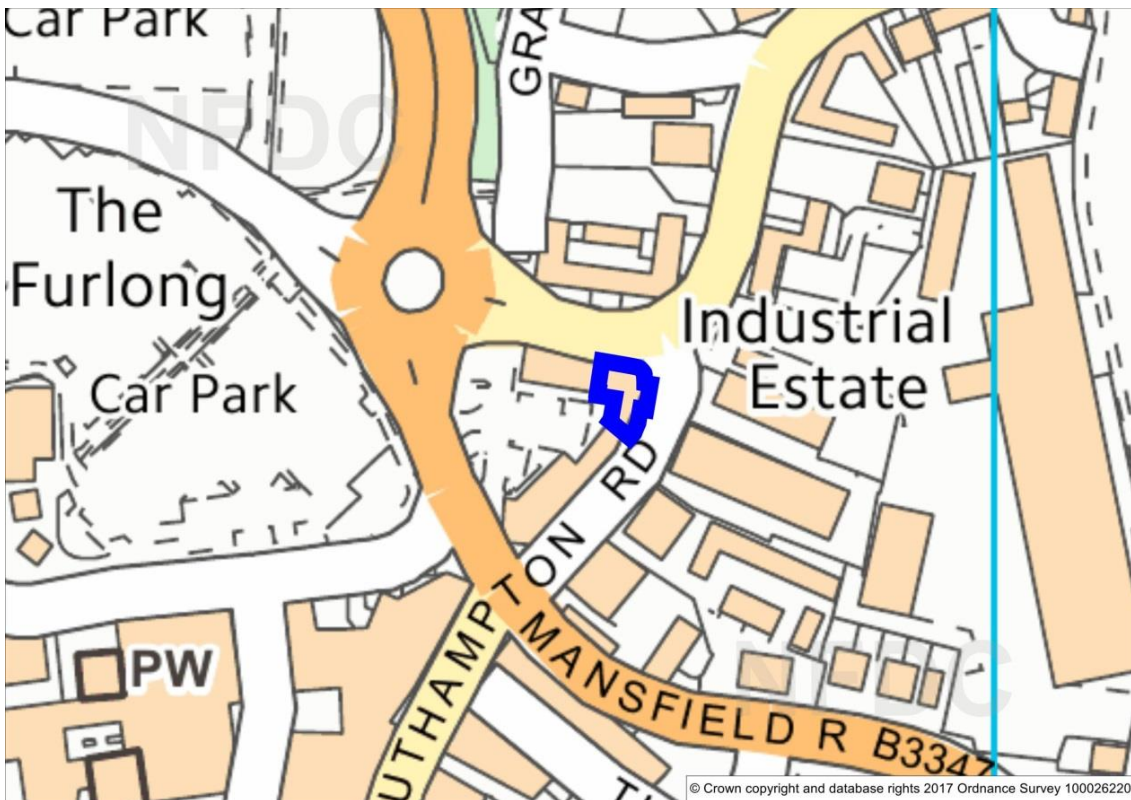

Site Name	Suite B Monmouth Court Southampton Road, Ringwood	Site Reference	BLR_Ringw_002