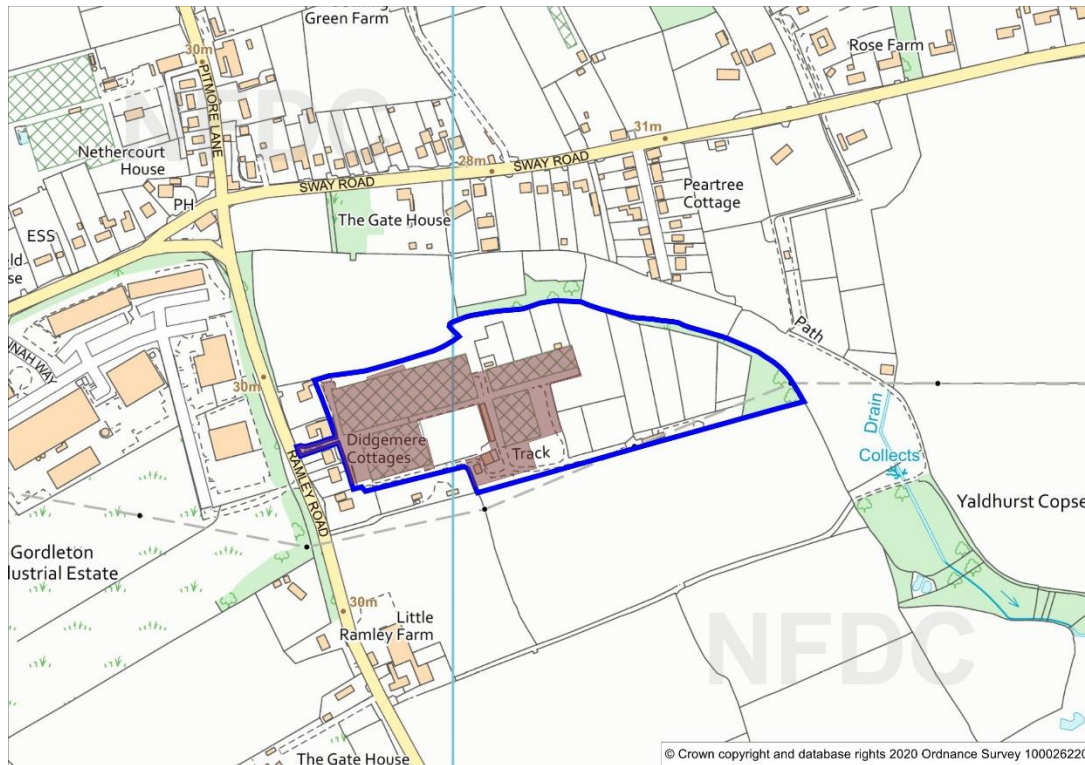

Site Name	Land at Didgemere Nurseries, Lymington	Site Reference	BLR_Lymi_008

Whole site area is outlined blue. The part of the site which is brownfield land is shaded brown