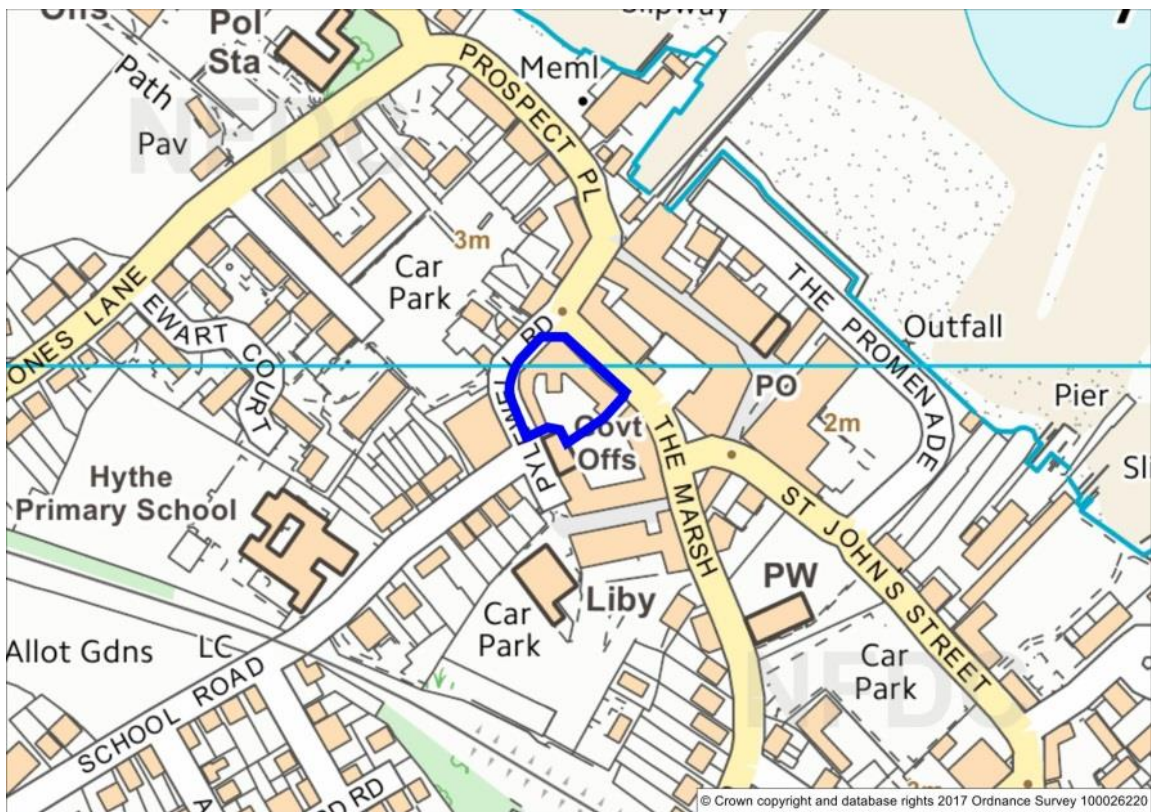

Site Name	1-20 Marsh Parade, Hythe	Site Reference	BLR_Hythe_004