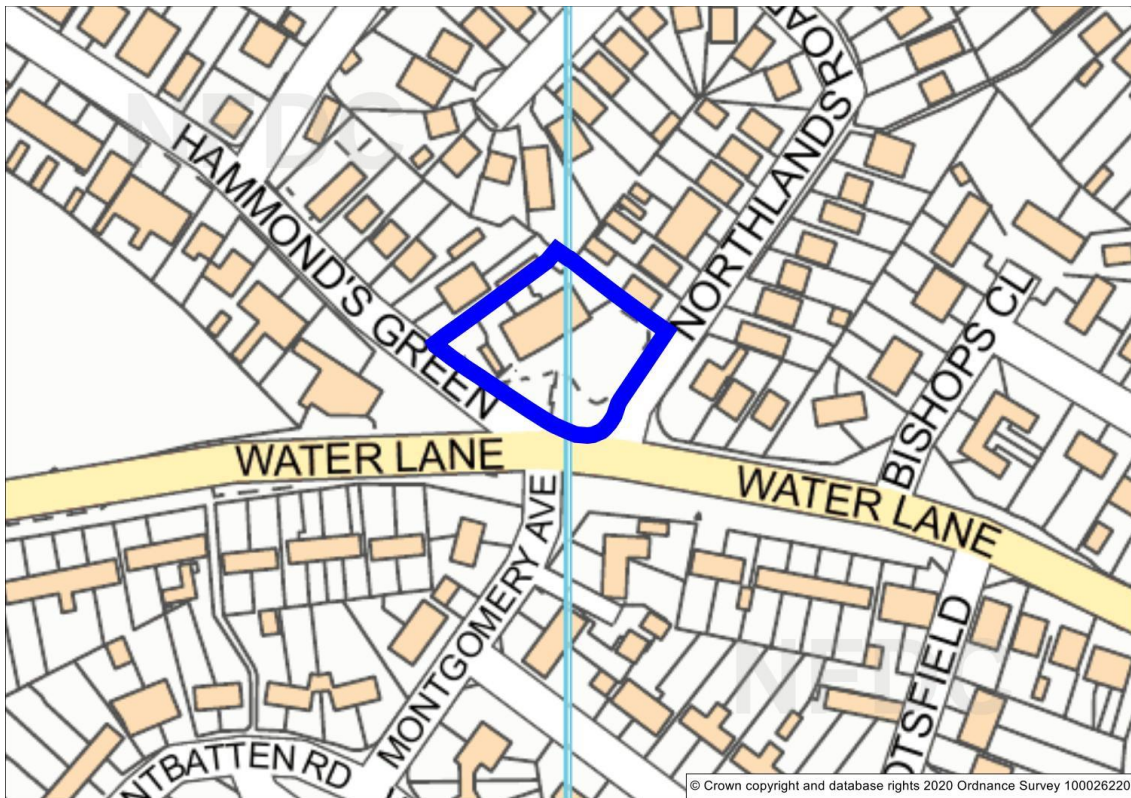

Site Name	Players, Water Lane, Totton	Site Reference	BLR_Tott_009