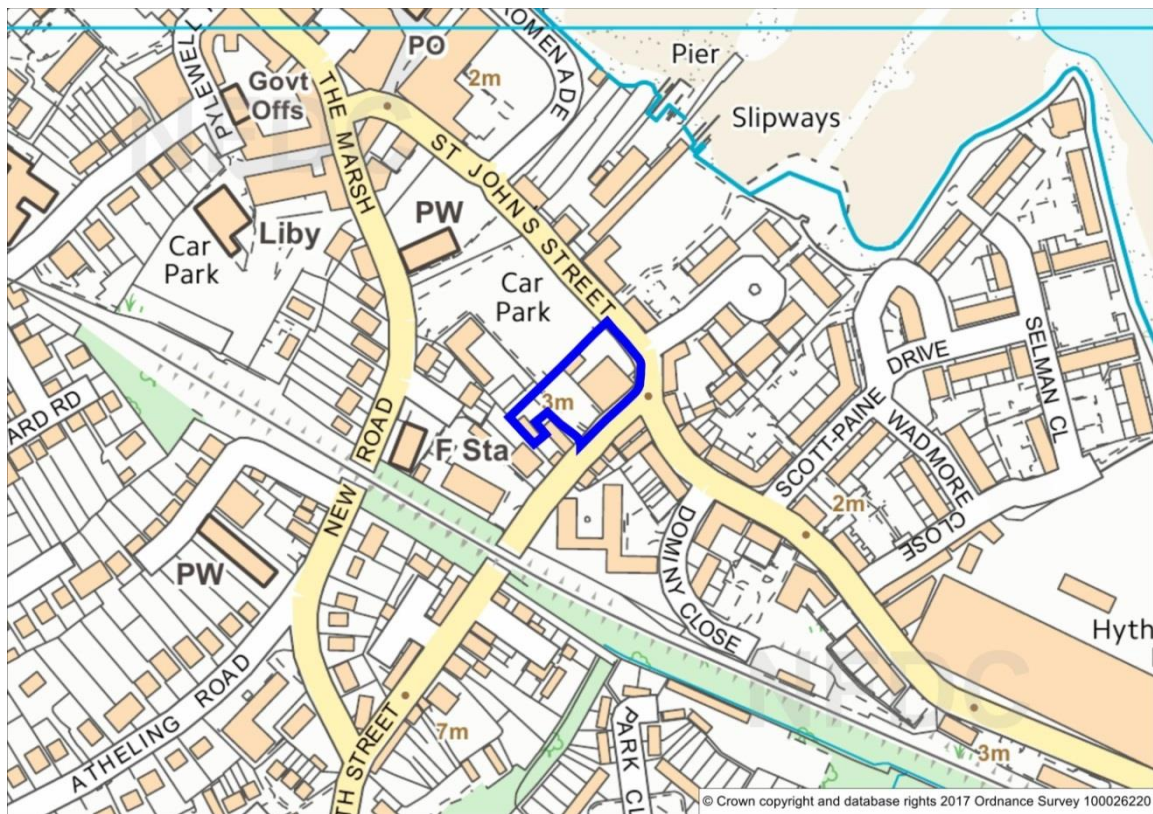

Site Name	2 South Street, Hythe	Site Reference	BLR_Hythe_001