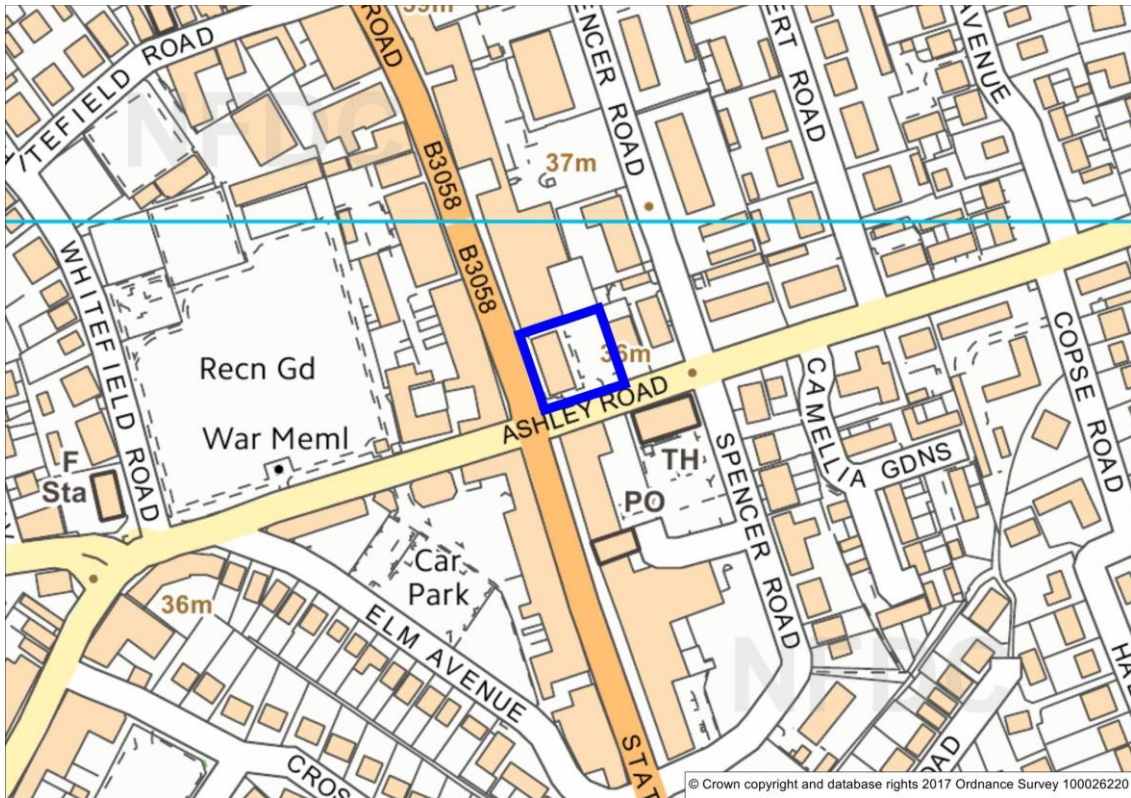

Site Name	59 Station Road, New Milton	Site Reference	BLR_Newm_002