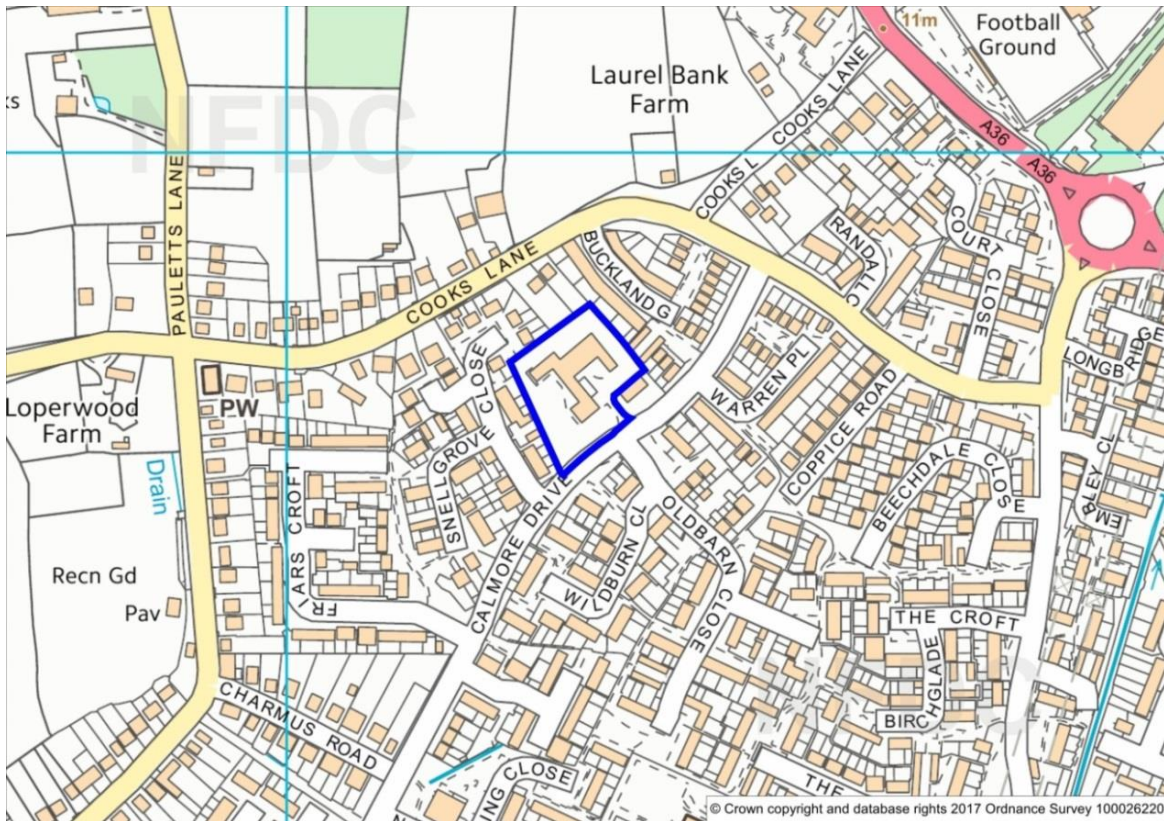

Site Name	Stocklands Site, Calmore Drive, Totton	Site Reference	BLR_Tott_005