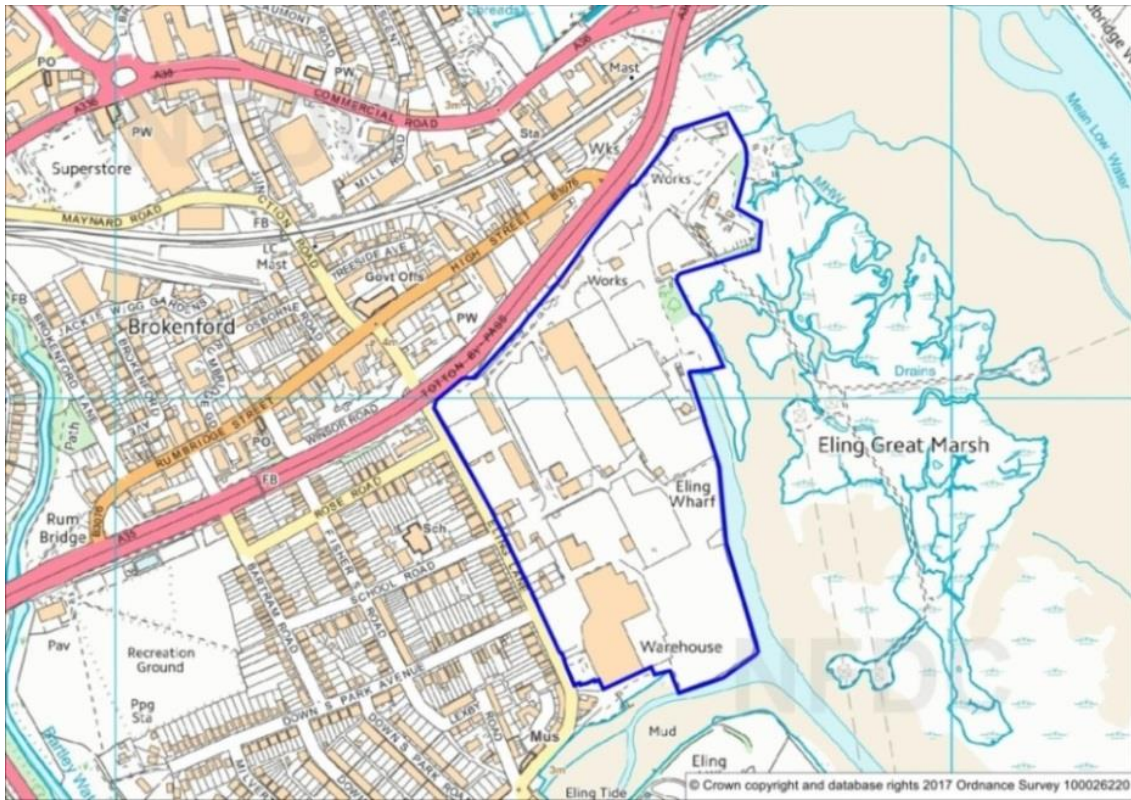

Site Name	Land at Eling Wharf, Totton	Site Reference	BLR_Tott_004