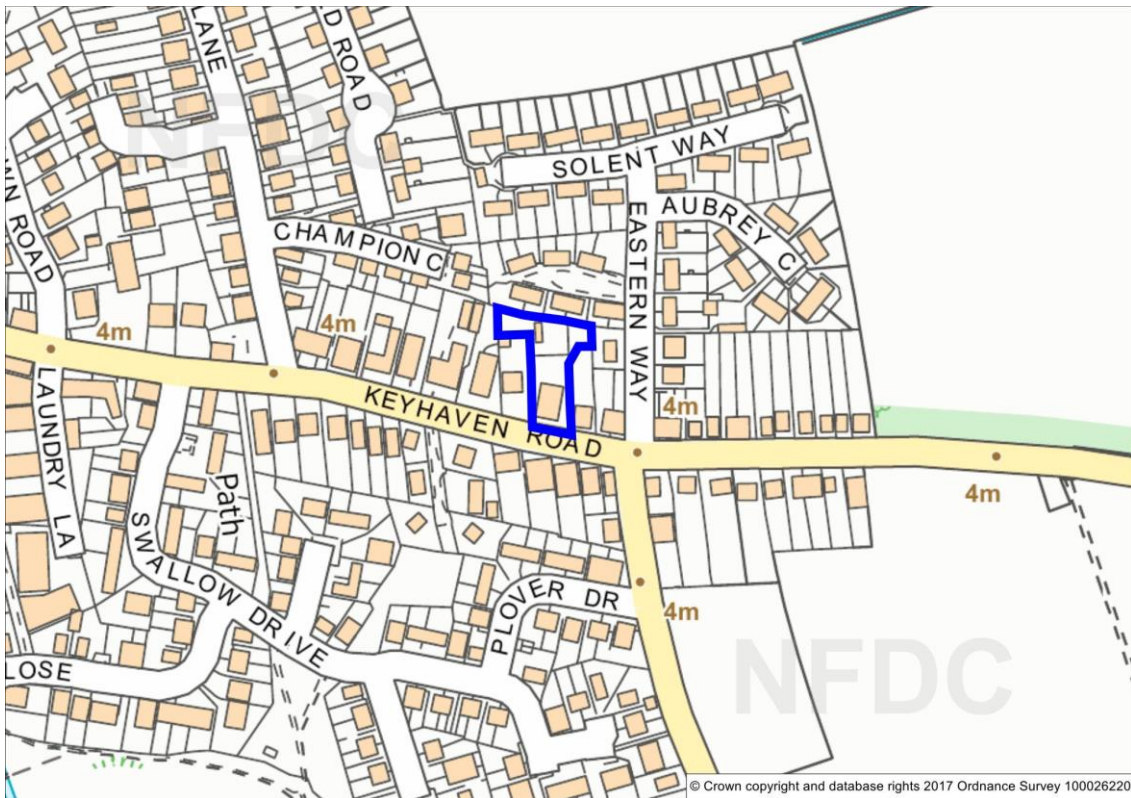

Site Name	Fox Pond Dairy Depot and Garage, Milford Road, Lymington	Site Reference	BLR_Lymi_003
------------------	---	-----------------------	---------------------

Site Name	Buckland Granaries, Sway Road, Lymington	Site Reference	BLR_Lymi_004
------------------	---	-----------------------	---------------------

Site Name	Land between Cracknore Hard Lane and Normandy Way, Marchwood	Site Reference	BLR_Marchw_001
------------------	---	-----------------------	-----------------------

Site Name	The Coach House, 67 Keyhaven Road, Milford on Sea	Site Reference	BLR_Milf_001
------------------	--	-----------------------	---------------------