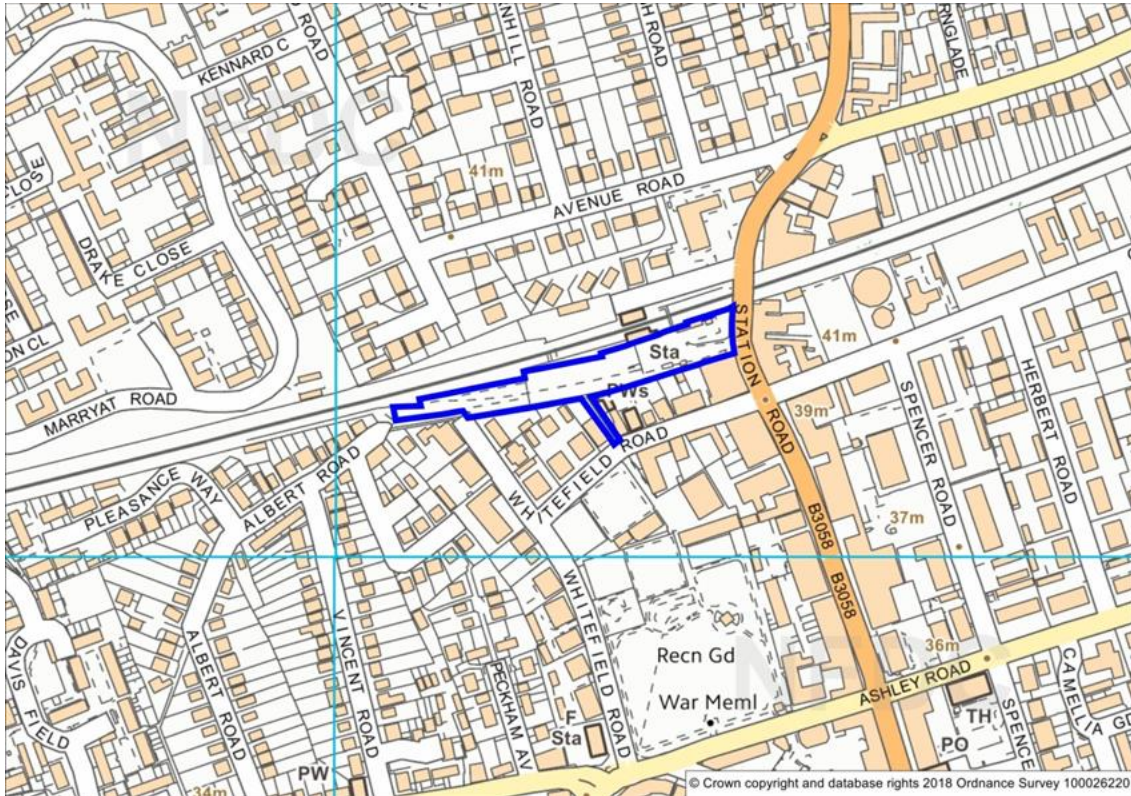

Site Name	Land south of New Milton Station, New Milton	Site Reference	BLR_Newm_008