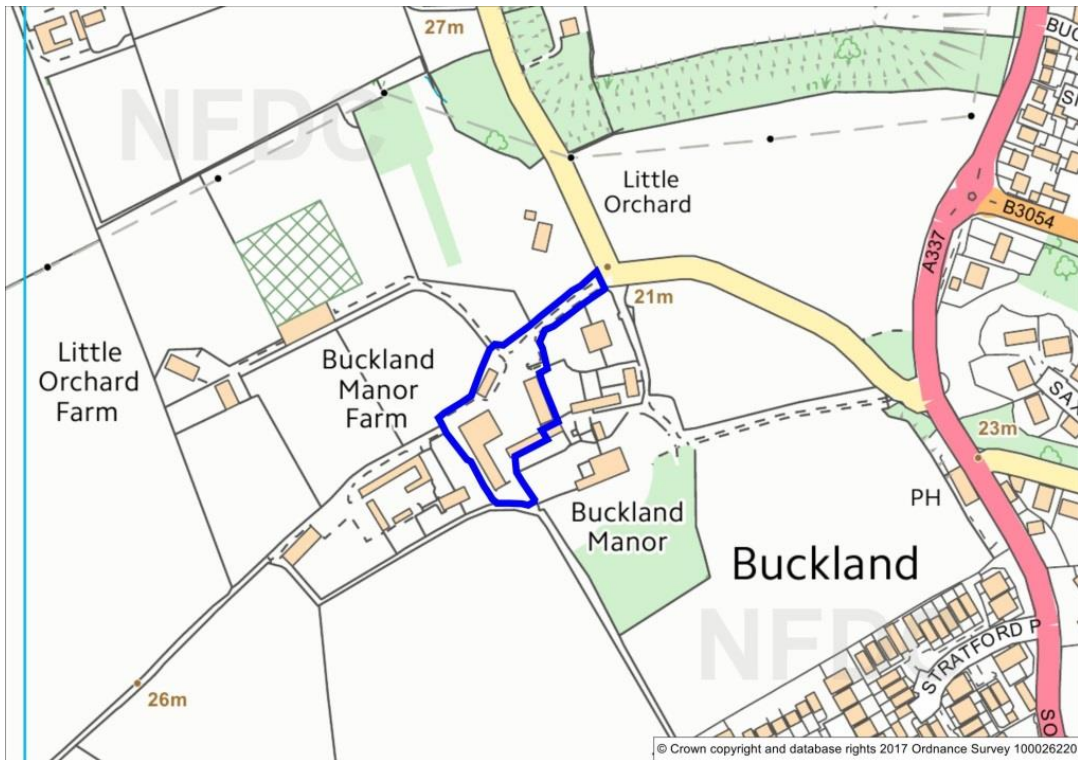

Site Name	Buckland Granaries, Sway Road, Lymington	Site Reference	BLR_Lymi_004