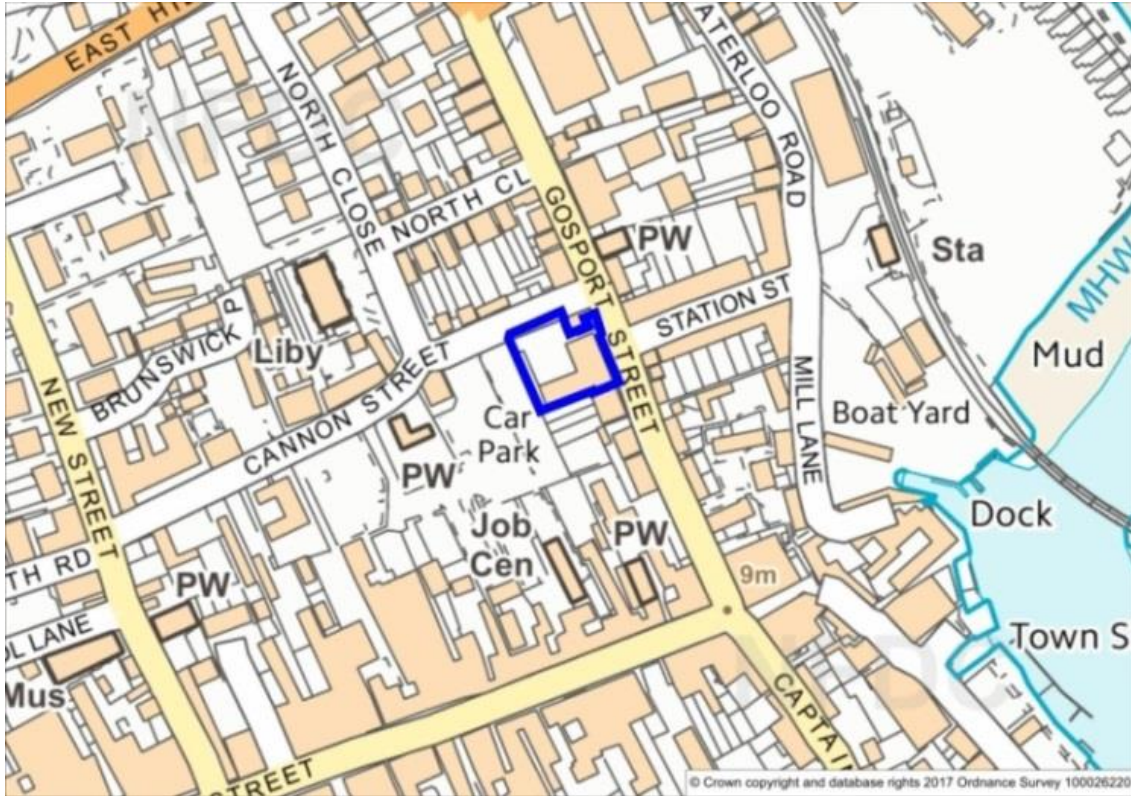

Site Name	Jewsons Depot, Gosport Street, Lymington	Site Reference	BLR_Lymi_006