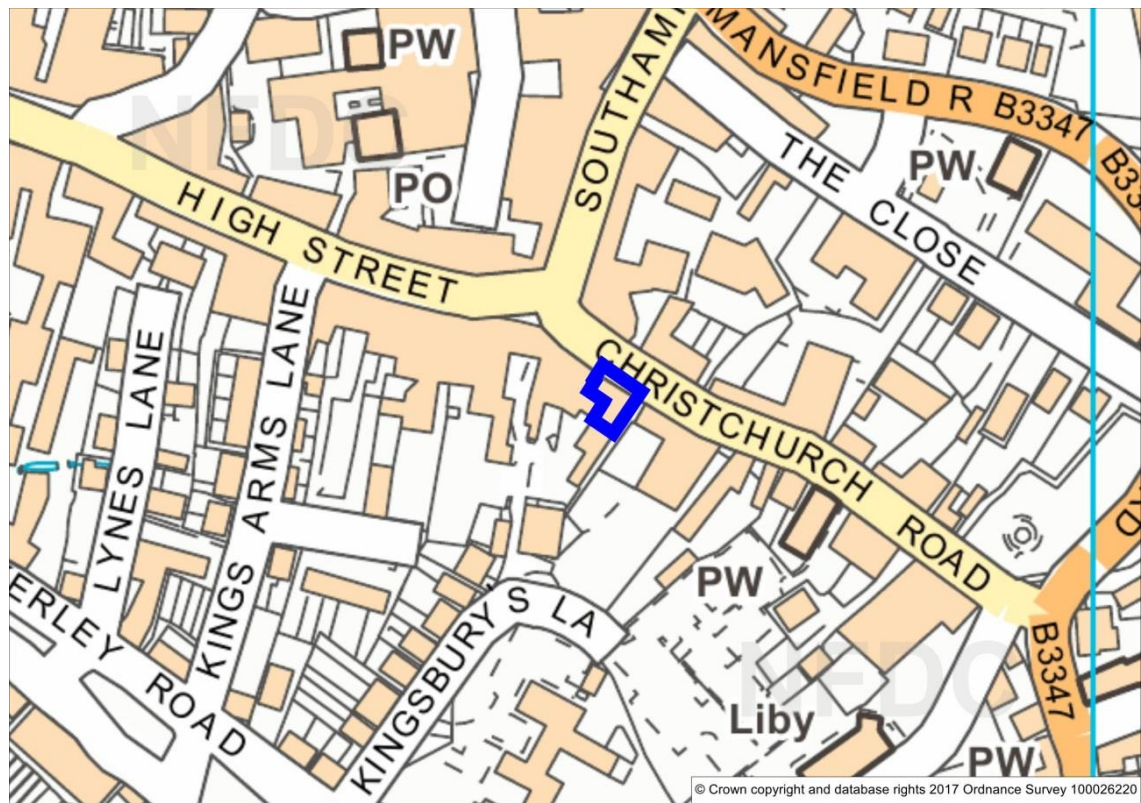

Site Name	14-18 Christchurch Road, Ringwood	Site Reference	BLR_Ringw_004