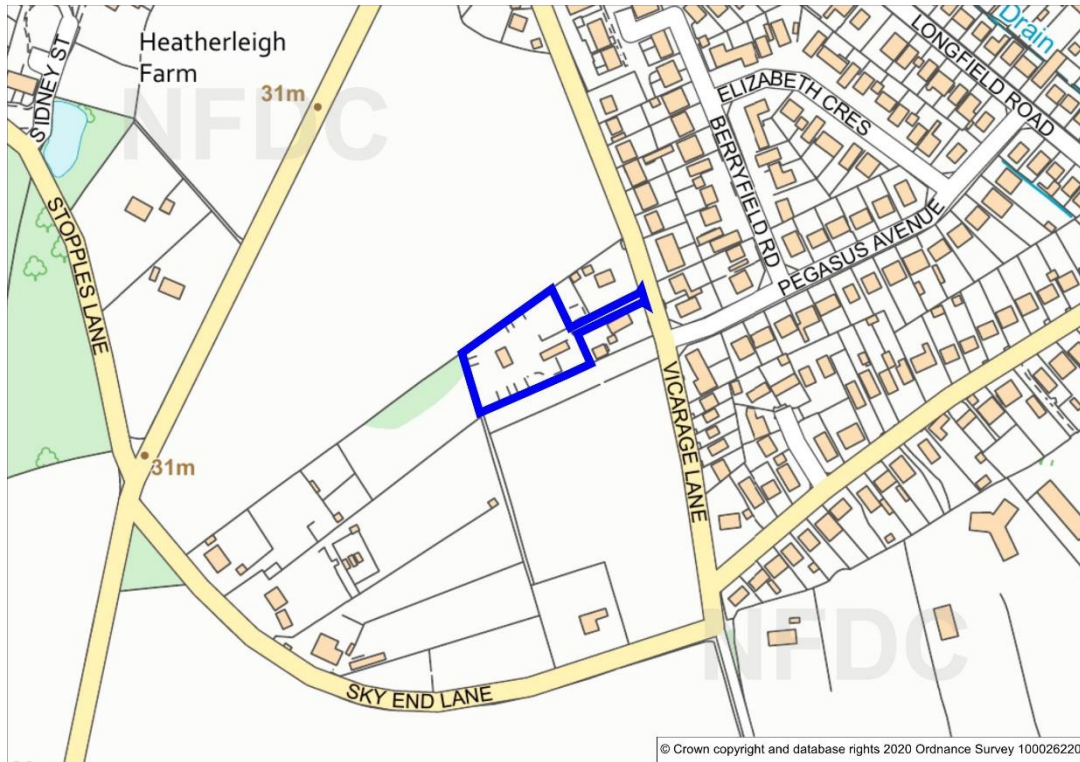

Site Name	The Coal Yard, Vicarage Lane, Hordle	Site Reference	BLR_Hord_001