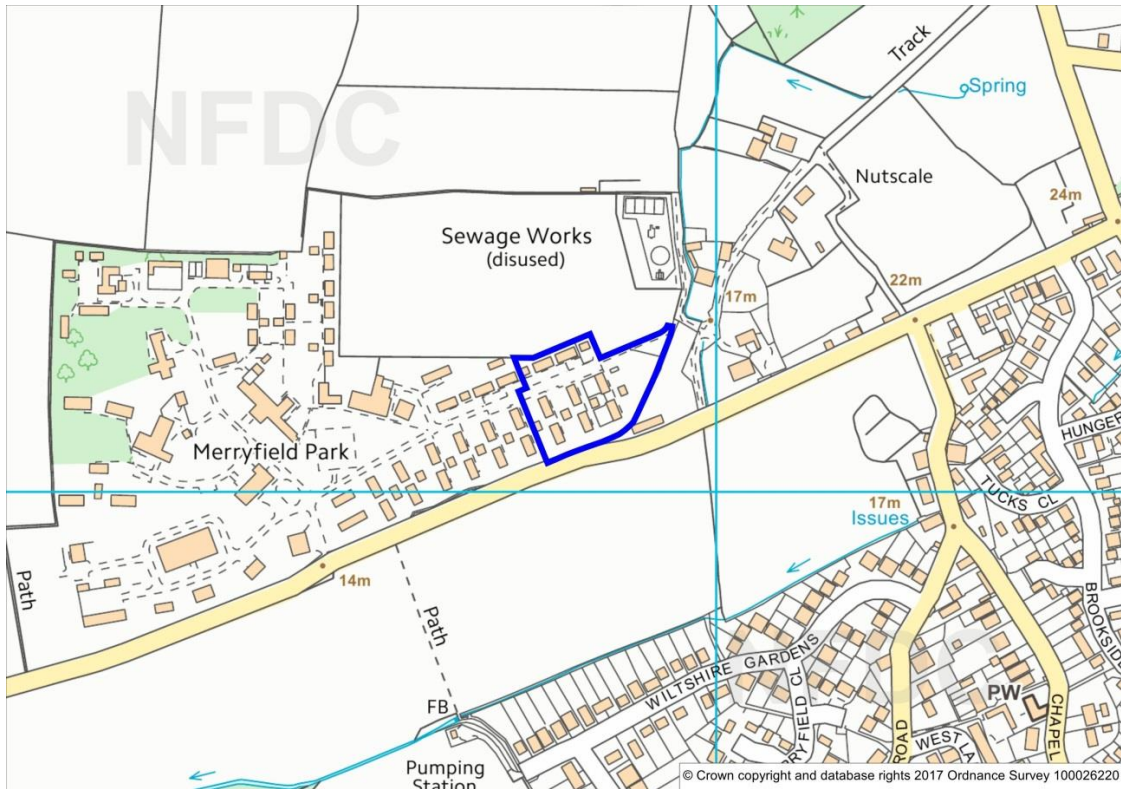

Site Name	Merryfield Park, Derritt Lane, Bransgore	Site Reference	BLR_Brans_001