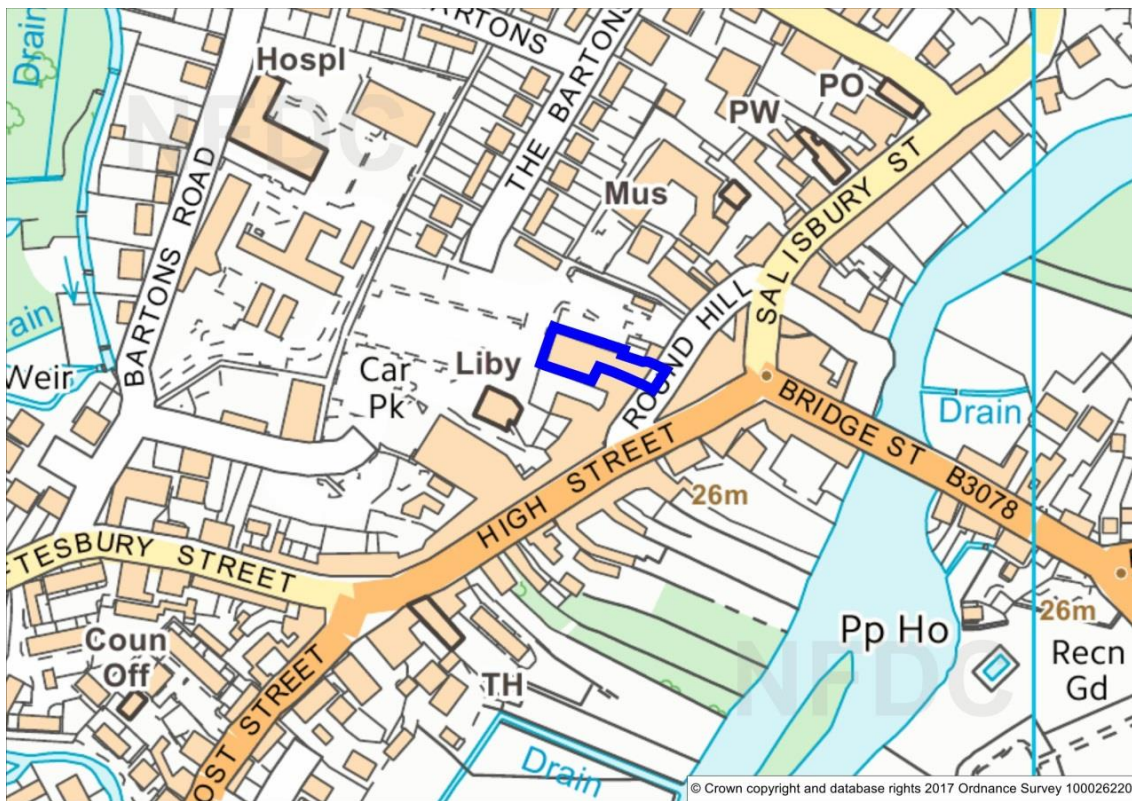

Site Name	Fordingbridge Club, Roundhill, Fordingbridge	Site Reference	BLR_Fording_003