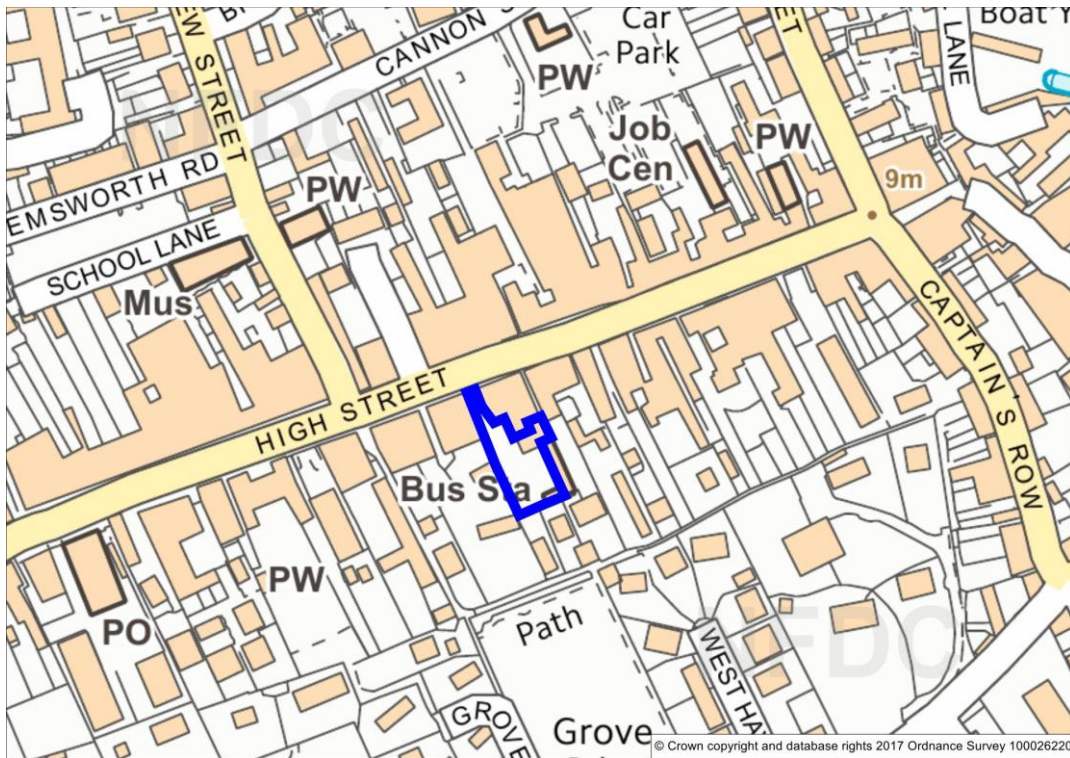

Site Name	Lymington Garage, High Street, Lymington	Site Reference	BLR_Lymi_002