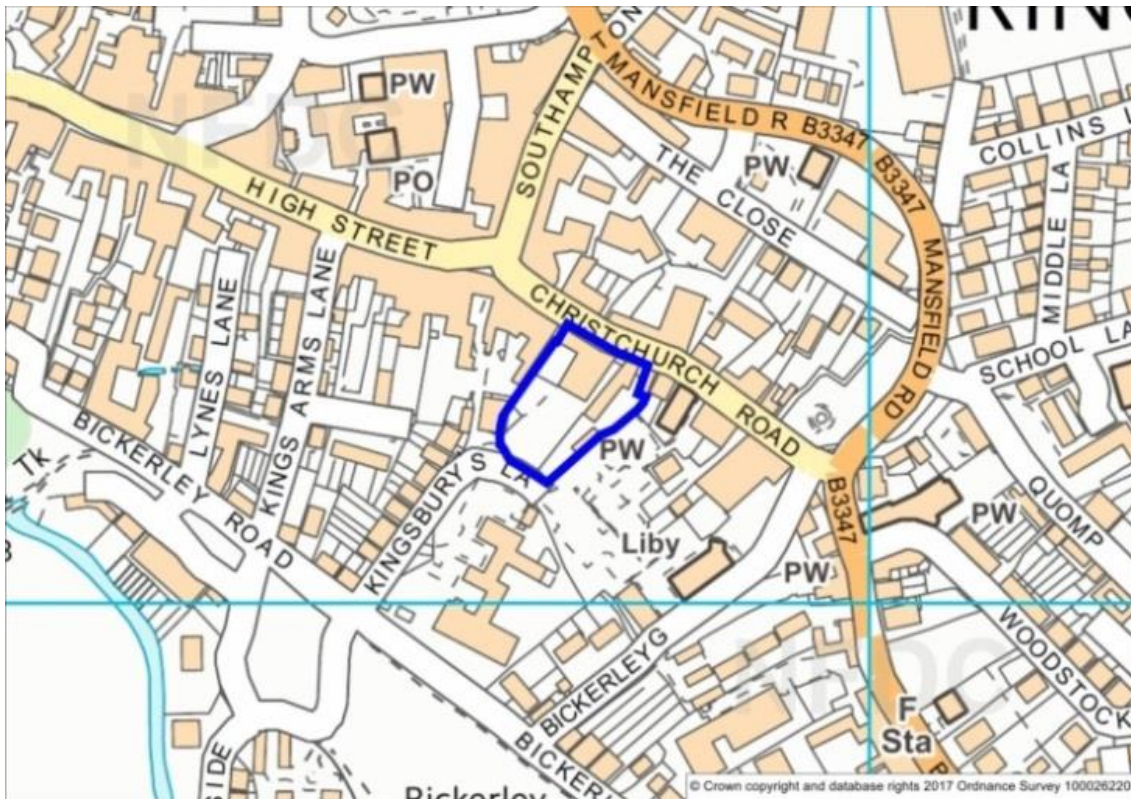

Site Name	20-26 Christchurch Road, Ringwood	Site Reference	BLR_Ringw_007