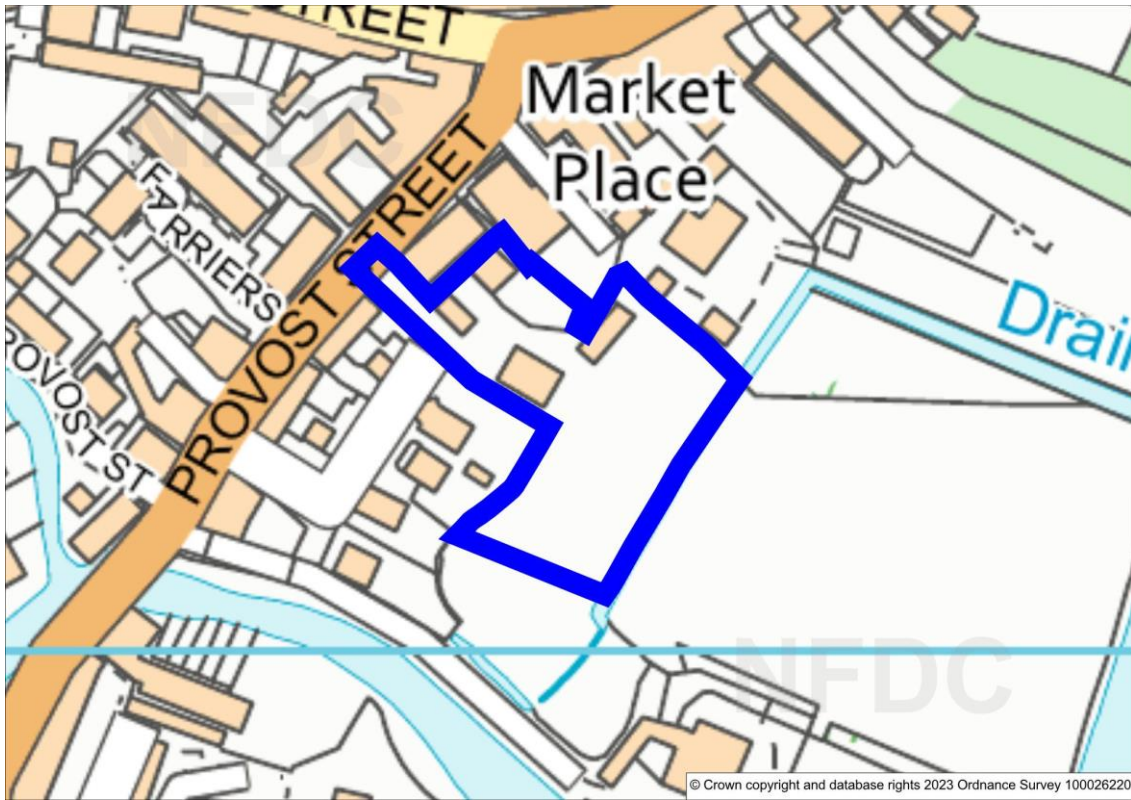

Site Name	1-3 Provost Street, Fordingbridge	Site Reference	BLR_Fording_004