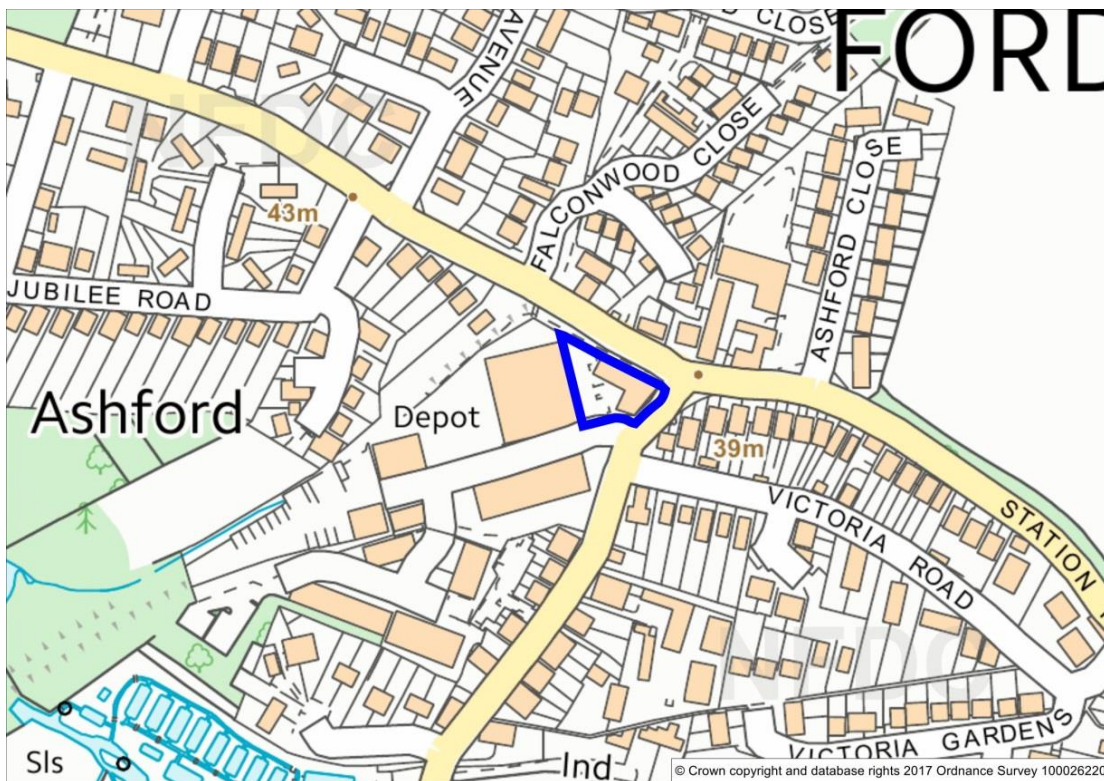

Site Name	Unit B Fordingbridge Business Park Ashford Road, Fordingbridge	Site Reference	BLR_Fording_001