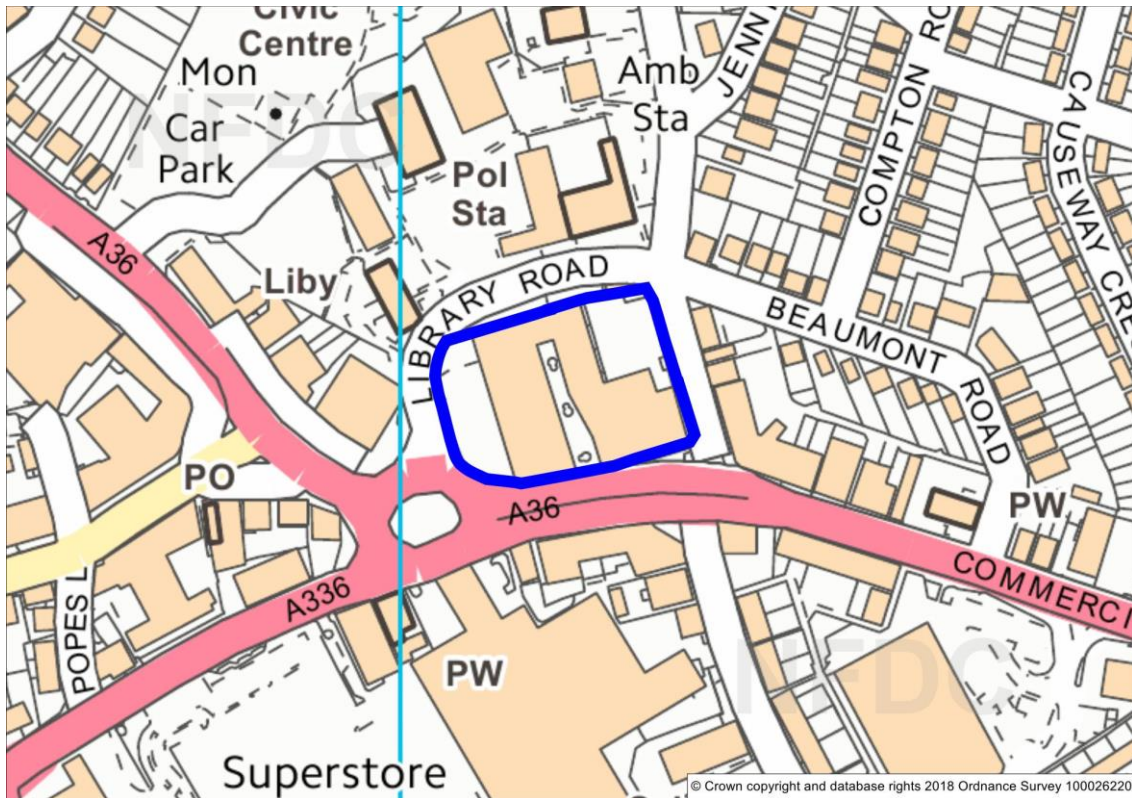

Site Name	Totton Shopping Centre, Totton	Site Reference	BLR_Tott_006