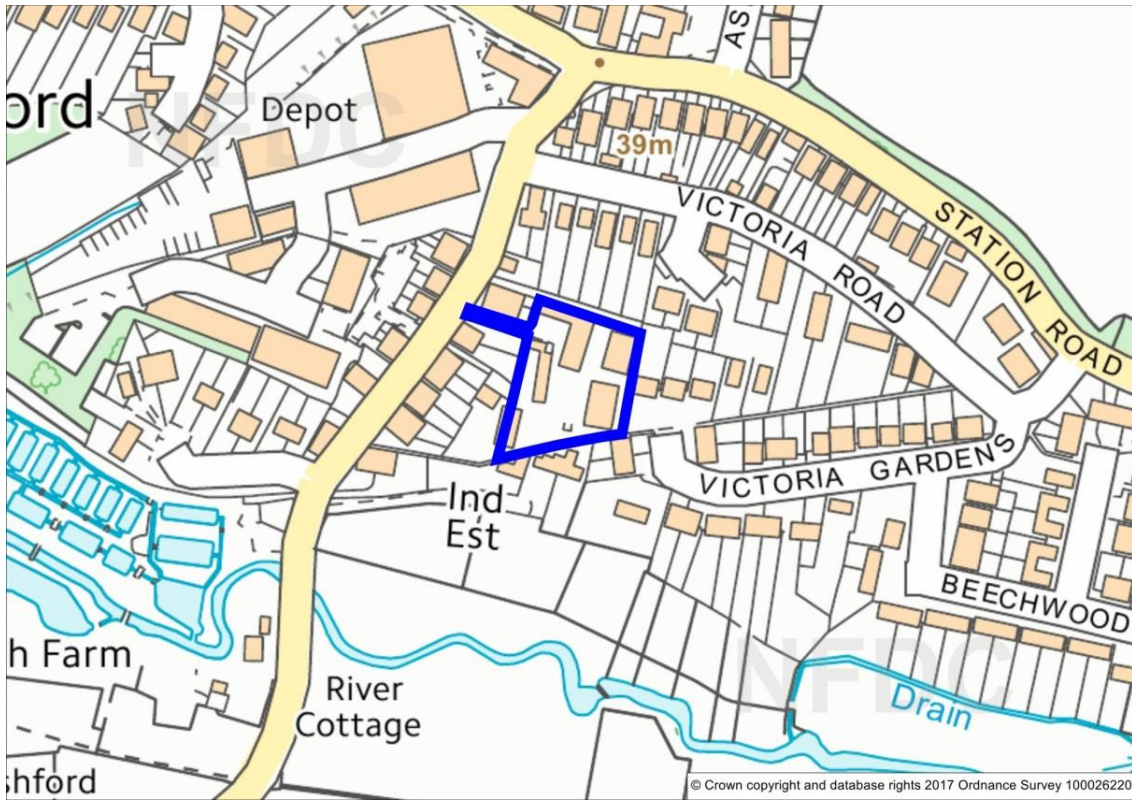

Site Name	Ashford Works, Fordingbridge	Site Reference	BLR_Fording_002